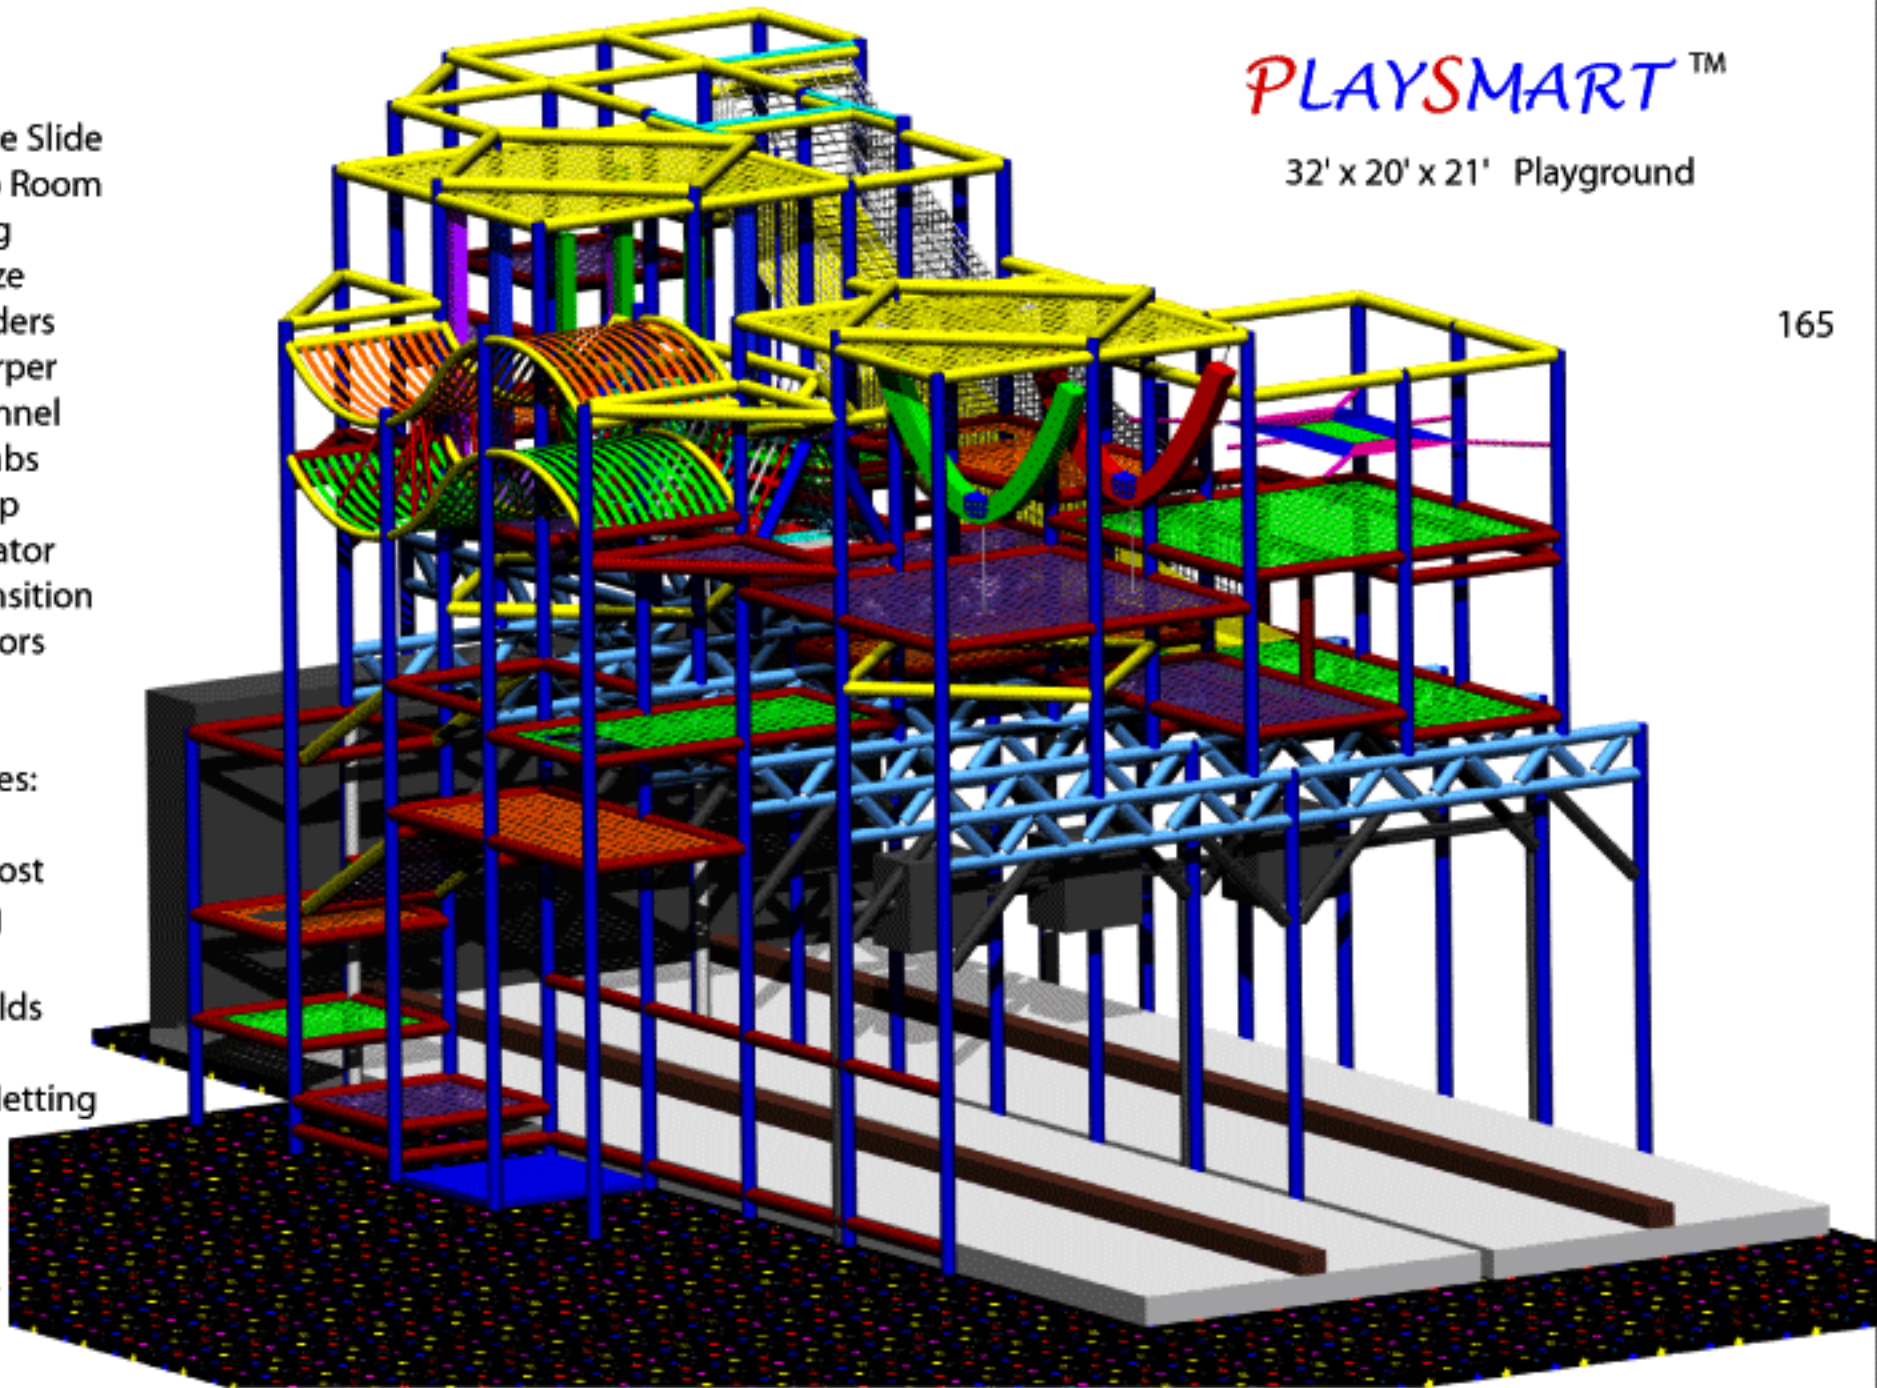

Events:

- 16' Double Slide
- Kangaroo Room
- Pull Swing
- Wavy Maze
- Rodeo Riders
- Magic Carper
- Elastic Tunnel
- Cave Climbs
- Web Ramp
- Web Elevator
and Transition
- Web Floors

PLAYSMART™

32' x 20' x 21' Playground

165

Accessories:

- Tuffpad Post
Padding
- Durable
Thresholds
- No-Climb
Safety Netting
- Floor
Mat
- Lint
Catchers

PLAYSMART™

32' x 20' x 21' Playground

Perspective 2 with
Overhead View