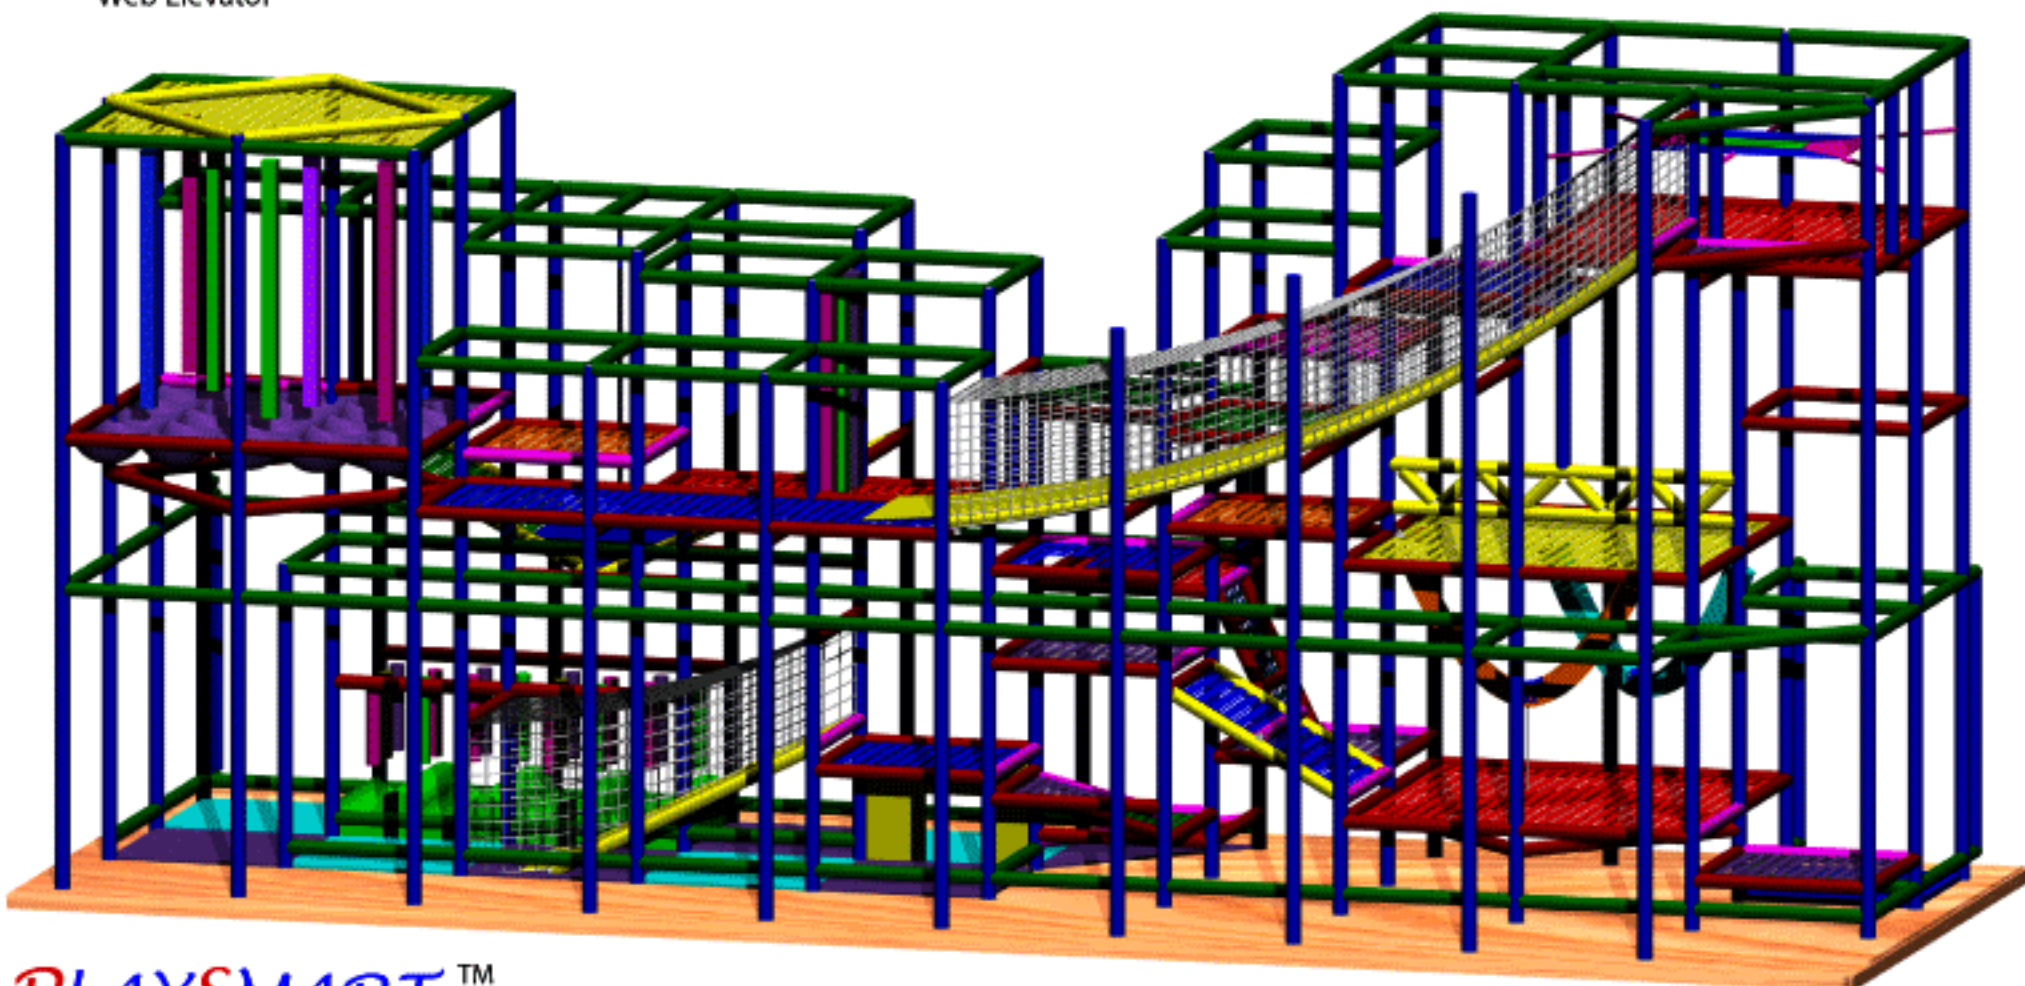

Play Components:

Slide

Kangaroo Room

Magic Carpet

Rodeo Riders

Padded Ladder

Ramp

Web Tower

Swing

Web Elevator

Bungee Wall

Tot Slide

Tot Climb

Dragon Lair

Playhouse Panel

Various Transition Web Floors

Floor Mats

**PLAYSMART**™

40' x 12' x 20' Playground

**PLAYSMART**™  
40' x 12' x 20' Playground