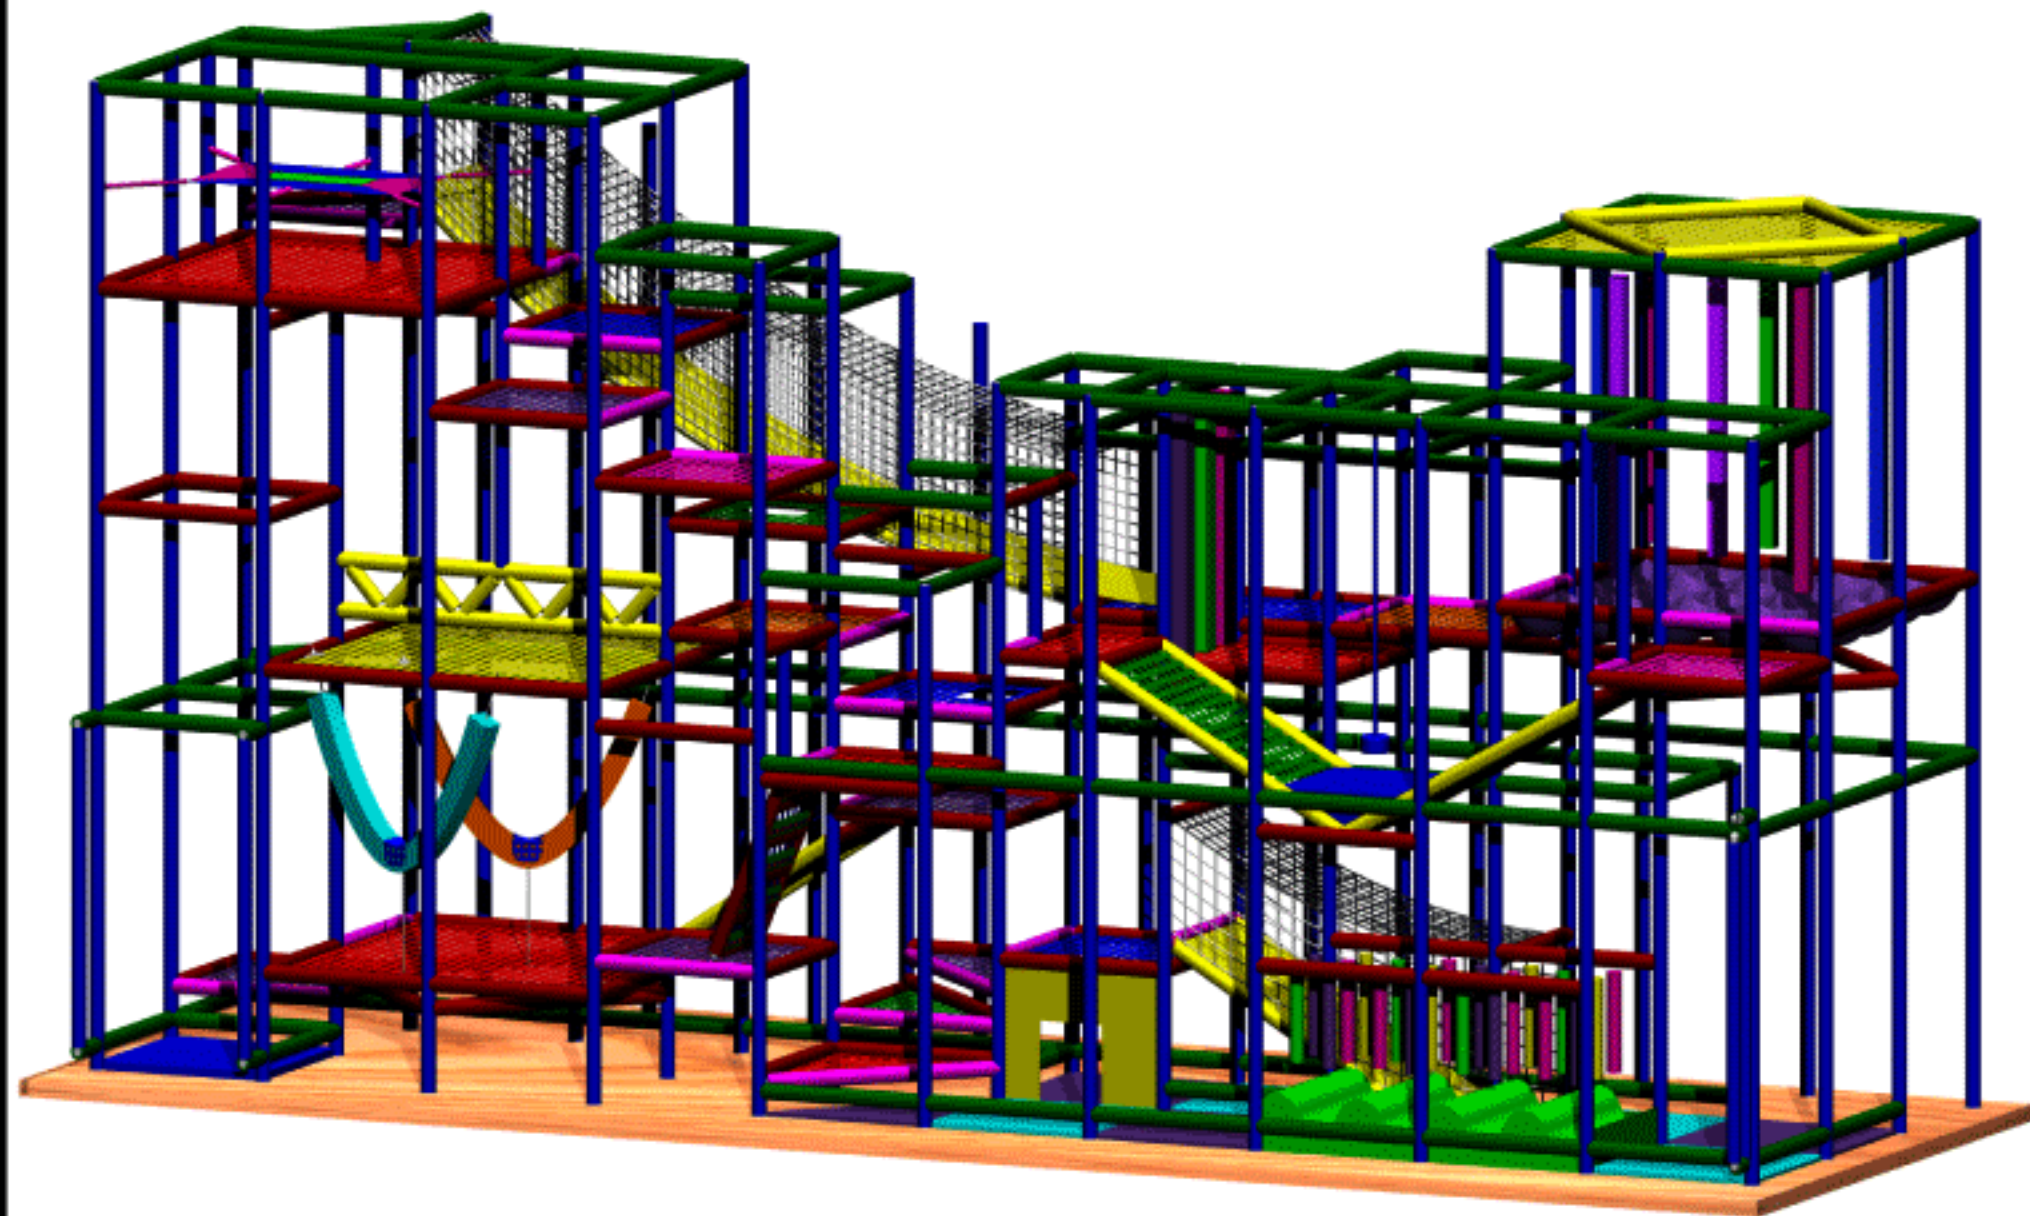

Play Components:

Slide

Kangaroo Room

Magic Carpet

Rodeo Riders

Padded Ladder

Ramp

Web Tower

Swing

Web Elevator

Bungee Wall

Tot Slide

Tot Climb

Dragon Lair

Playhouse Panel

Various Transition Web Floors

Floor Mats

**PLAYSMART**™

40' x 12' x 20' Playground

**PLAYSMART**™  
40' x 12' x 20' Playground