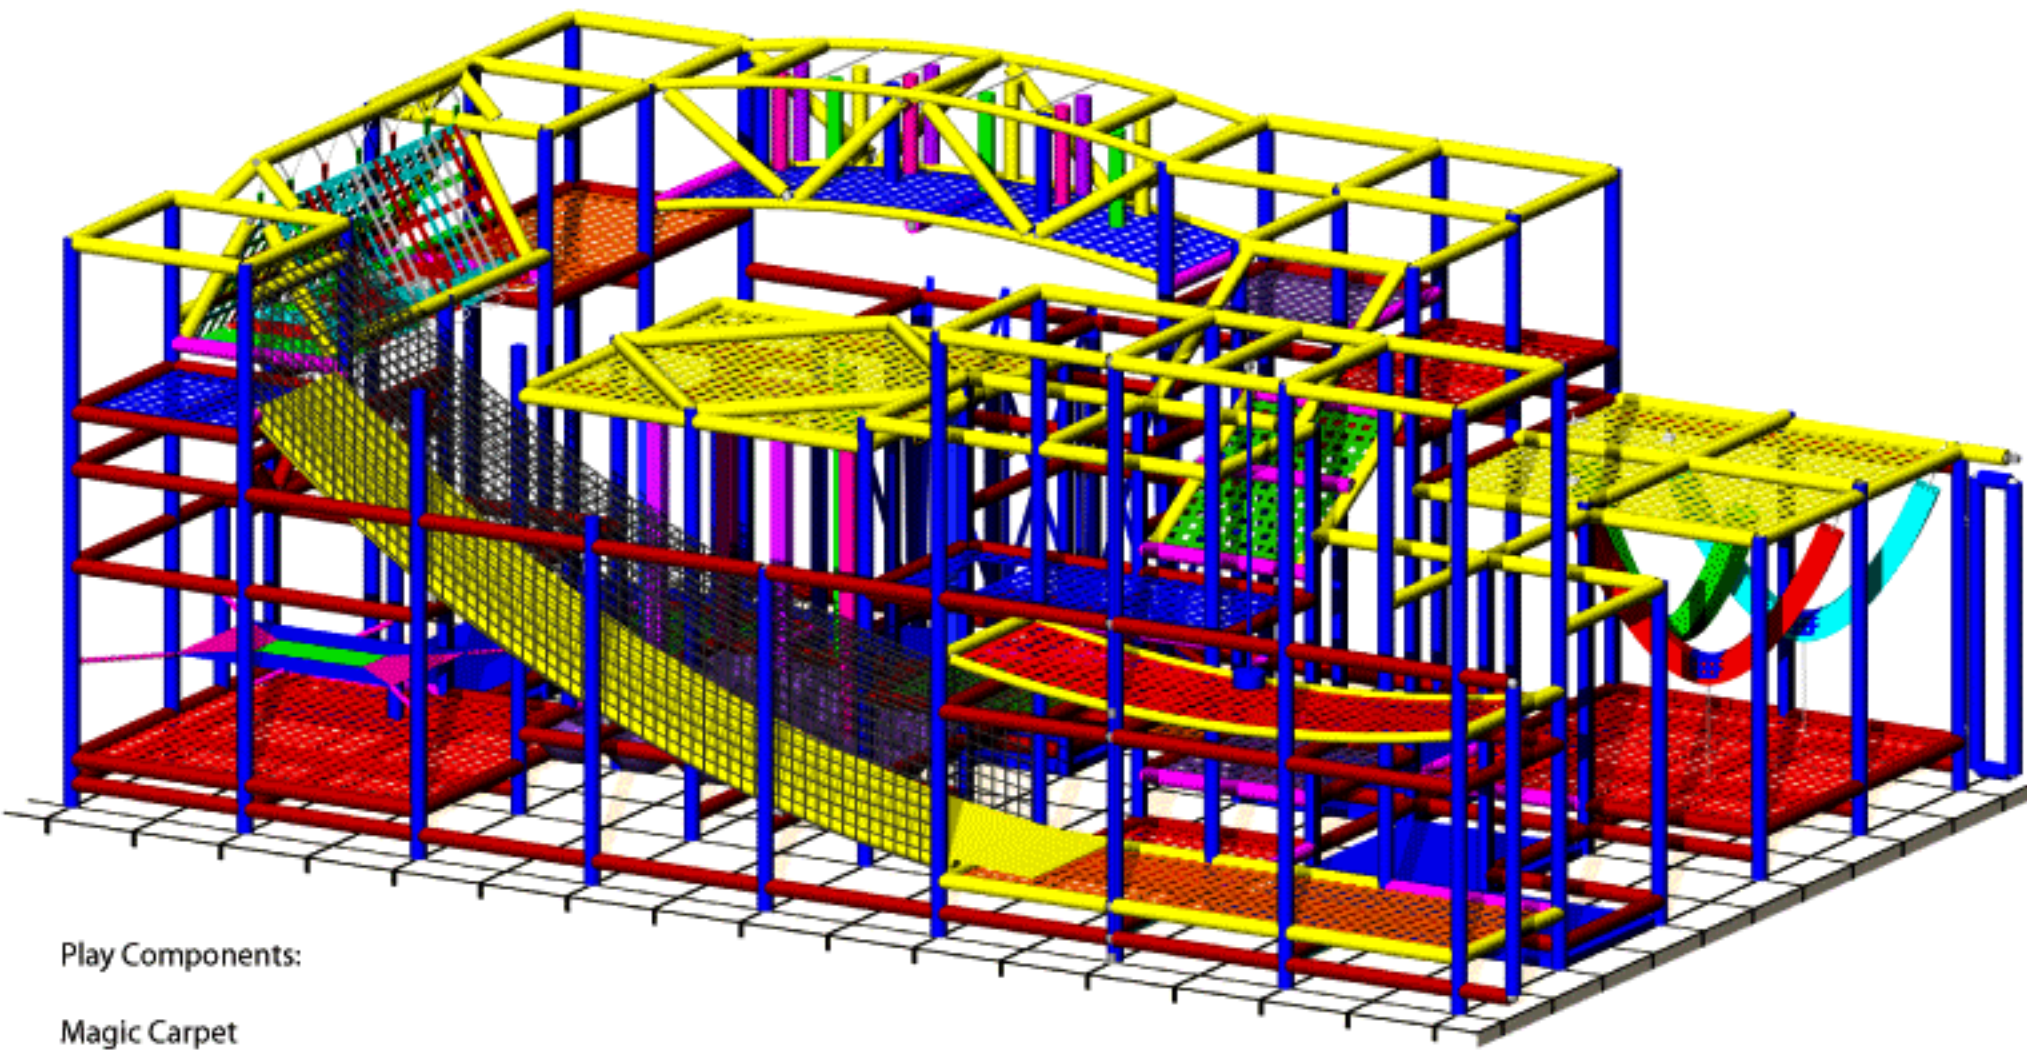

PLAYSMART

32'x20'x13 Perspective View 1

Play Components:

- Magic Carpet
- Slide
- Elastic Tunnel
- Stalagbag Arch
- Kangaroo Room
- Challenge Path
- Ramp
- Swing
- Cave Climb
- Rodeo Riders
- Various Transition Web floors
- Floor Mats

PLAYSMART

32'x20'x13 Perspective View 2