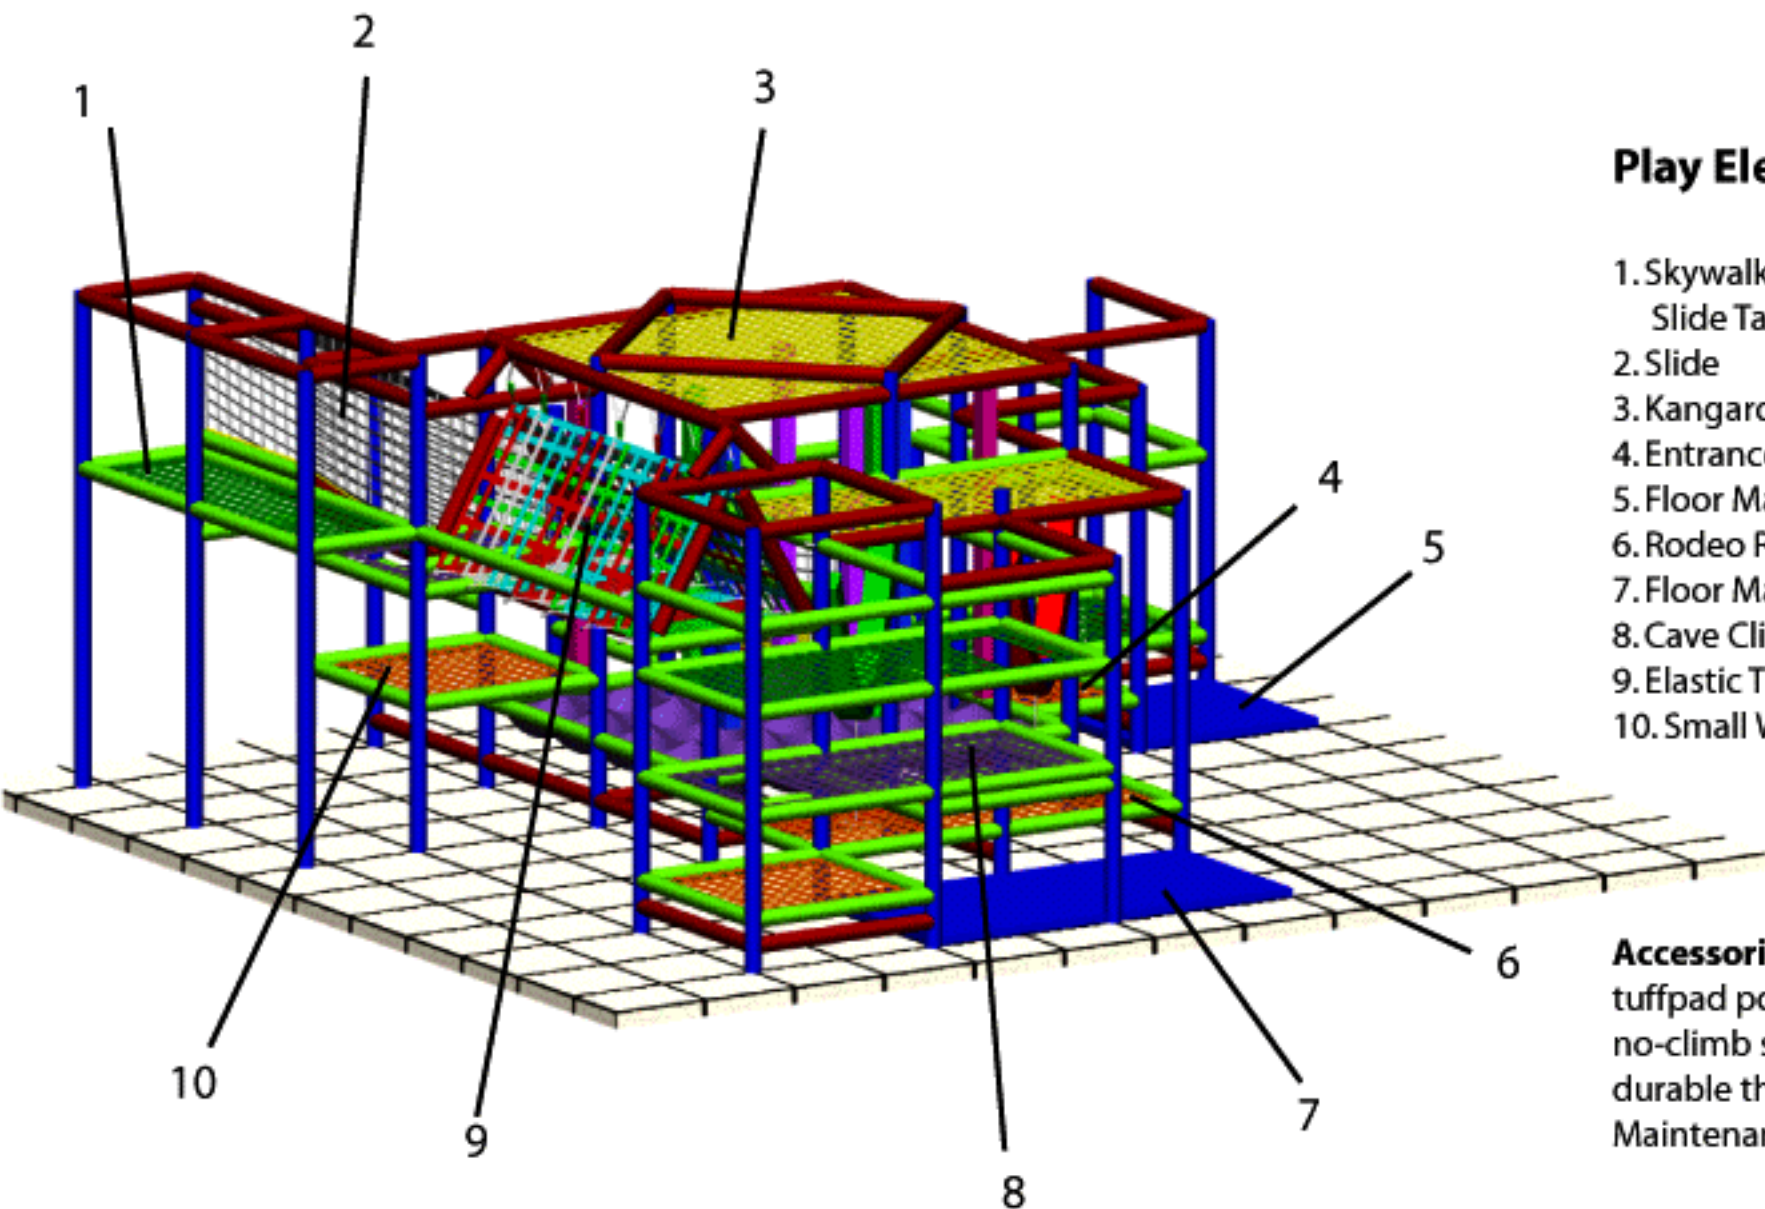

Note: variety of color selections available for platforms, post foam, mats and covers

Renderings are for illustration purposes only. Actual product may vary in appearance. Not Shown but included: No-Climb containment netting.

PLAYSMART™

Project:
Size: 23' x 20' x 9.5' tall
Date:
Dwg Type: Perspectives

Drawn by: TG
Dwg #: 156
Rev: 0

Play Elements:

- 1. Skywalk Floor/
Slide Take-Off
- 2. Slide
- 3. Kangaroo Room
- 4. Entrance Platform
- 5. Floor Mat
- 6. Rodeo Riders
- 7. Floor Mats
- 8. Cave Climb
- 9. Elastic Tunnel
- 10. Small Web Tower

Front View

22' - 6"

Right Side View

20' - 4"

Top View

116"

PLAYSMART™

Project:

Size: 23' x 20' x 9.5' tall

Date:

Dwg Type: Dimensions

Drawn by: TG

Dwg #: 156

Rev: 0