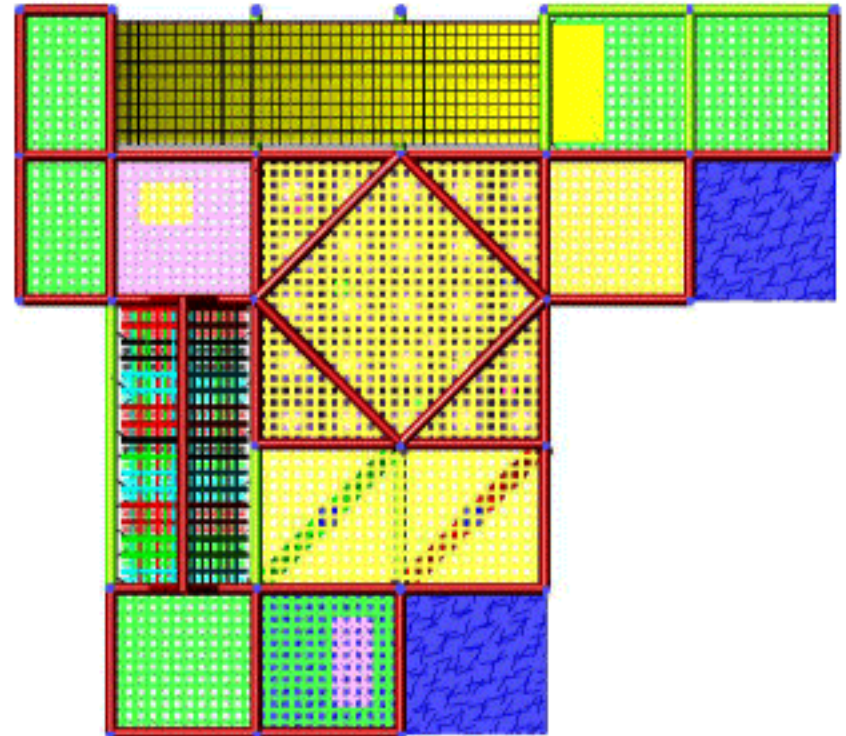

Front View

22' - 6"

Right Side View

20' - 4"

Top View

116"

PLAYSMART™

Project:

Size: 23' x 20' x 9.5' tall

Date:

Dwg Type: Dimensions

Drawn by: TG

Dwg #: 156

Rev: 0