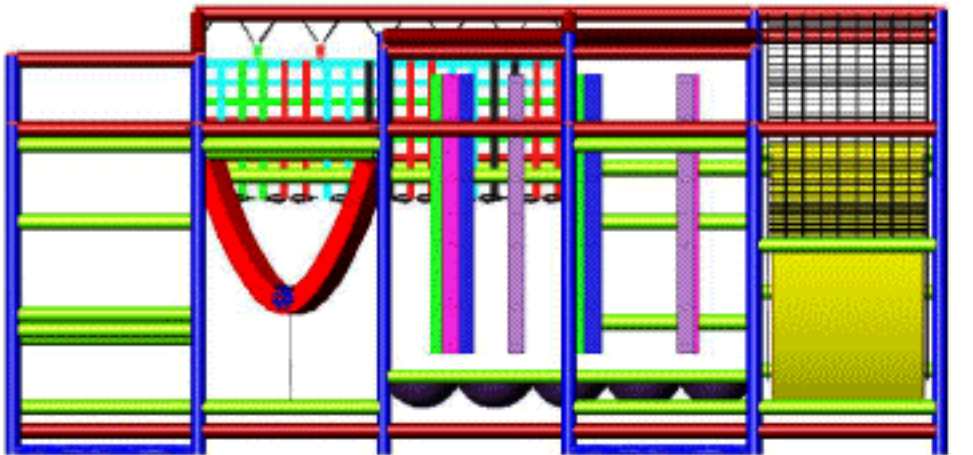

Accessories to include:
 tuffpad post padding,
 no-climb safety netting,
 durable thresholds,
 Maintenance Access Gate

PLAYSMART™	
Project:	Drawn by: TG
Size: 23' x 20' x 9.5' tall	Dwg #: 156
Date:	Rev: 0
Dwg Type: Events	

Front View

22' - 6"

Right Side View

20' - 4"

Top View

116"

PLAYSMART™

Project:

Size: 23' x 20' x 9.5' tall

Date:

Dwg Type: Dimensions

Drawn by: TG

Dwg #: 156

Rev: 0