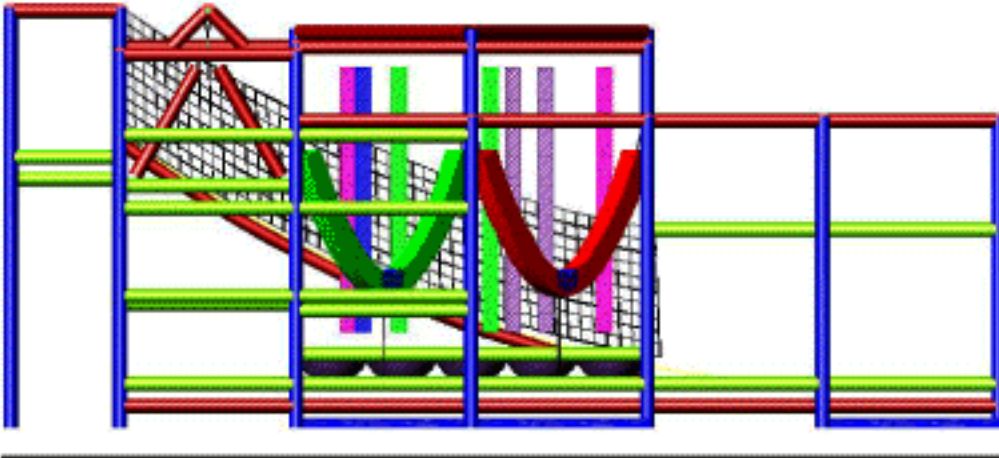

PLAYSMART™

Project:
Size: 23' x 20' x 9.5' tall
Date:
Dwg Type: Perspectives

Drawn by: TG
Dwg #: 156
Rev: 0

Play Elements:

- 1. Skywalk Floor/
Slide Take-Off
- 2. Slide
- 3. Kangaroo Room
- 4. Entrance Platform
- 5. Floor Mat
- 6. Rodeo Riders
- 7. Floor Mats
- 8. Cave Climb
- 9. Elastic Tunnel
- 10. Small Web Tower

Accessories to include:
 tuffpad post padding,
 no-climb safety netting,
 durable thresholds,
 Maintenance Access Gate

PLAYSMART™	
Project:	Drawn by: TG
Size: 23' x 20' x 9.5' tall	Dwg #: 156
Date:	Rev: 0
Dwg Type: Events	

Front View

22' - 6"

Right Side View

20' - 4"

Top View

116"

PLAYSMART™

Project:

Size: 23' x 20' x 9.5' tall

Date:

Dwg Type: Dimensions

Drawn by: TG

Dwg #: 156

Rev: 0