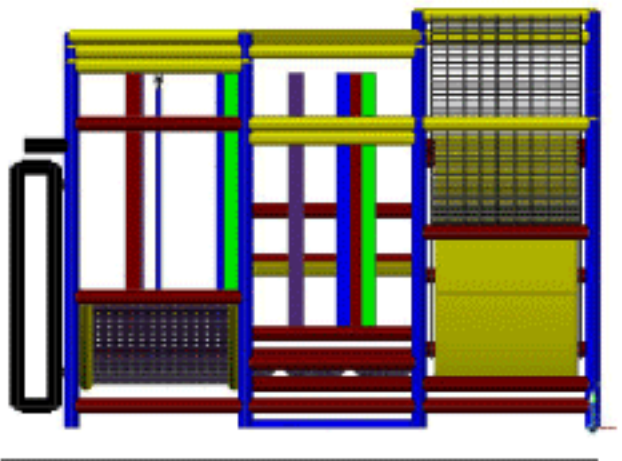

Play Elements:

- 1. Swing
- 2. Kangaroo Room
- 3. 4'x4' Platform
- 4. Floor Mat
- 5. 4x4 Platform
- 6. 4'x8' Platform
- 7. 4' Triangle Platform
- 8. 4' Triangle Platform
- 9. 4' x 4' Platform
- 10. 4' x 4' Platform
- 11. Slide
- 12. Slide Landing Area

Accessories to include:
 tuffpad post padding,
 no-climb safety netting,
 durable thresholds,
 Wing walls for maintenance
 access behind playground,
 Zipper Panel to control
 playground access

PLAYSMART™

Project:	Drawn by: TG
Size: 28' x 12' x 9.5' tall	Dwg #: 147
Date:	Rev: 0
Dwg Type: Sections	

Front View

~30'

Left Side View

9' - 8"

~14'

Top View

PLAYSMART™

Project:

Size: 28' x 12' x 9.5' tall

Date:

Dwg Type: Dimensions

Drawn by: TG

Dwg #: 147

Rev: 0