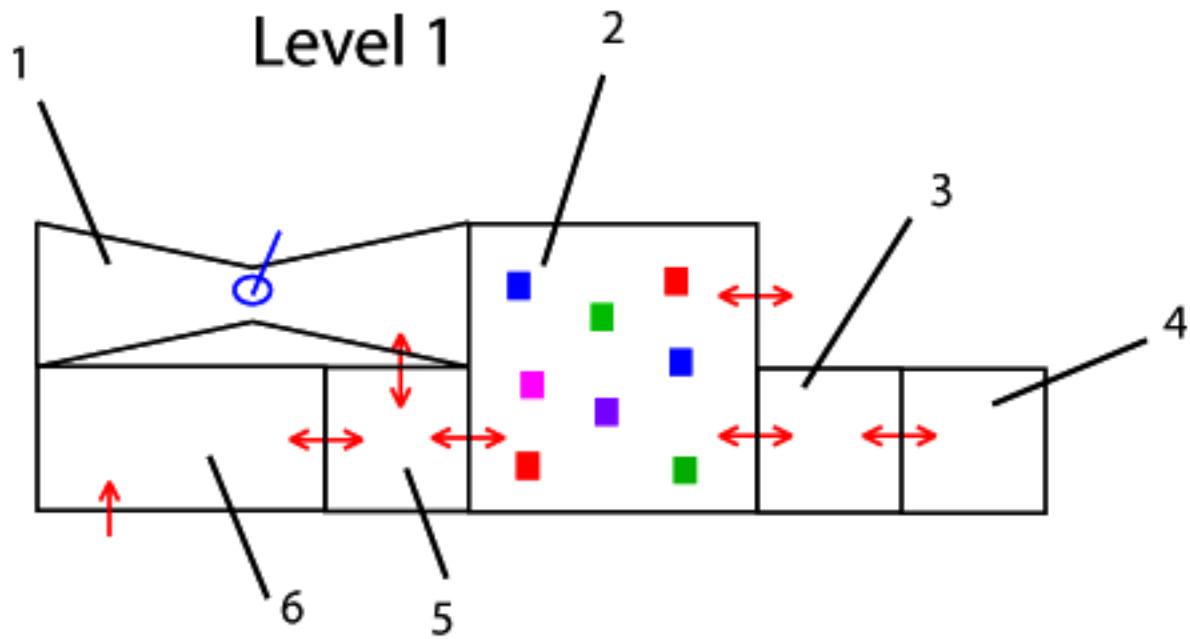

PLAYSMART™

Project:

Size: 28' x 12' x 9.5' tall

Date:

Dwg Type: Perspectives

Drawn by: TG

Dwg #: 147

Rev: 0

Play Elements:

- 1. Swing
- 2. Kangaroo Room
- 3. 4'x4' Platform
- 4. Floor Mat
- 5. 4x4 Platform
- 6. 4'x8' Platform
- 7. 4' Triangle Platform
- 8. 4' Triangle Platform
- 9. 4' x 4' Platform
- 10. 4' x 4' Platform
- 11. Slide
- 12. Slide Landing Area

Project:	Drawn by: TG
Size: 28' x 12' x 9.5' tall	Dwg #: 147
Date:	Rev: 0
Dwg Type: Sections	

Front View

~30'

Left Side View

9' - 8"

~14'

Top View

PLAYSMART™

Project:

Size: 28' x 12' x 9.5' tall

Date:

Dwg Type: Dimensions

Drawn by: TG

Dwg #: 147

Rev: 0