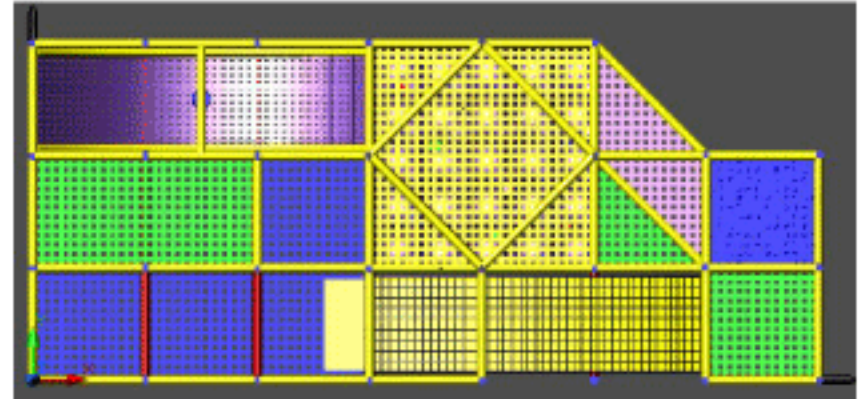

Project:	Drawn by: TG
Size: 28' x 12' x 9.5' tall	Dwg #: 147
Date:	Rev: 0
Dwg Type: Sections	

Front View

~30'

Left Side View

9' - 8"

~14'

Top View

PLAYSMART™

Project:

Size: 28' x 12' x 9.5' tall

Date:

Dwg Type: Dimensions

Drawn by: TG

Dwg #: 147

Rev: 0