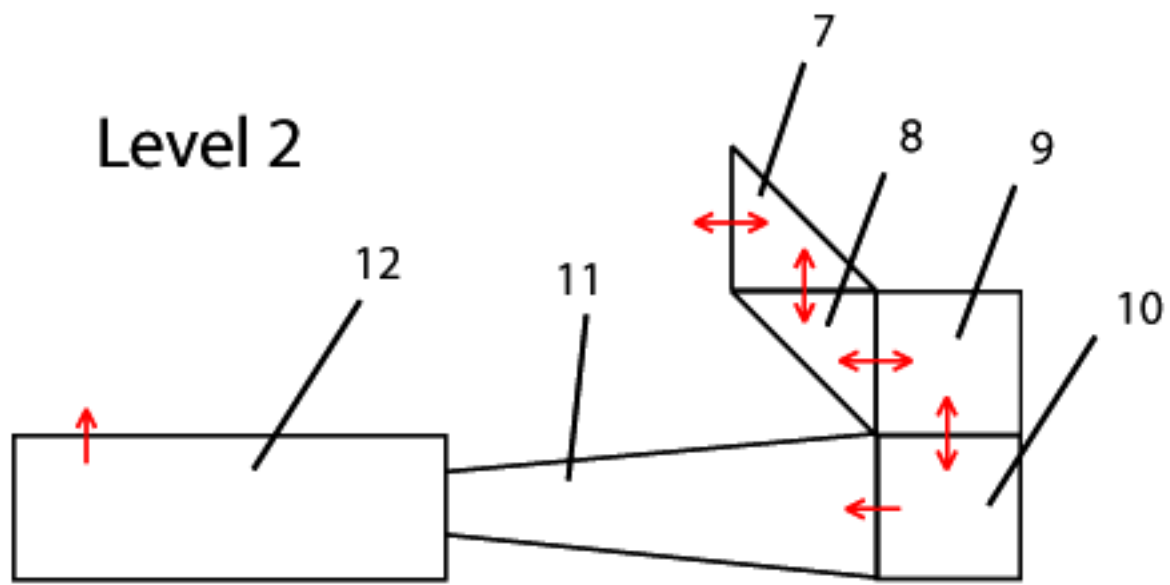

PLAYSMART™

Project:	Drawn by: TG
Size: 28' x 12' x 9.5' tall	Dwg #: 147
Date:	Rev: 0
Dwg Type: Sections