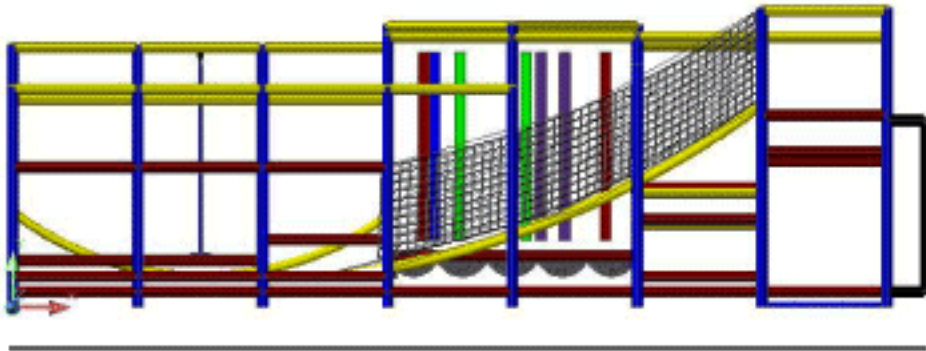

Play Elements:

- 1. Swing
- 2. Kangaroo Room
- 3. 4'x4' Platform
- 4. Floor Mat
- 5. 4x4 Platform
- 6. 4'x8' Platform
- 7. 4' Triangle Platform
- 8. 4' Triangle Platform
- 9. 4' x 4' Platform
- 10. 4' x 4' Platform
- 11. Slide
- 12. Slide Landing Area

Accessories to include:
 tuffpad post padding,
 no-climb safety netting,
 durable thresholds,
 Wing walls for maintenance
 access behind playground,
 Zipper Panel to control
 playground access

PLAYSMART™

Project:	Drawn by: TG
Size: 28' x 12' x 9.5' tall	Dwg #: 147
Date:	Rev: 0
Dwg Type: Sections	

Front View

~30'

Left Side View

9' - 8"

~14'

Top View

PLAYSMART™