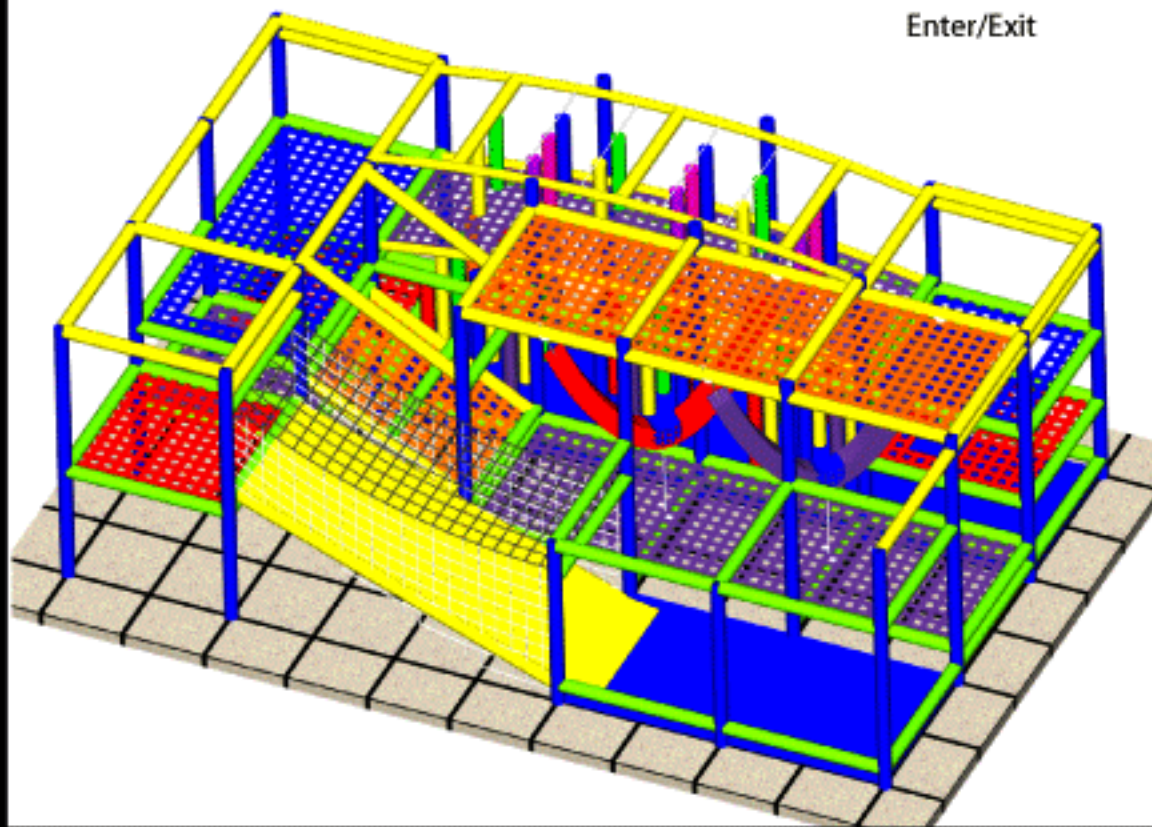

Enter/Exit

**Note:** variety of color selections available for platforms, post foam, mats and covers

Renderings are for illustration purposes only. Actual product may vary in appearance. Not Shown but included: No-Climb containment netting.

**PLAYSMART**™

Project:  
Size: 20' x 12' x 8' tall  
Date:  
Dwg Type: Perspectives

Drawn by: TG  
Dwg #: 142  
Rev: 0

## Play Elements:

1. Web Elevator/ Cave Climb Combo
2. Stalagbag Arch
3. Web Tower
4. Rodeo Riders
5. 4'x4'x2" Floor Mat
6. 2'x4'x2" Floor Mat
7. Giant Stalagbag Crawl
8. Ramp
9. Slide
10. Transition Web Platform

## Accessories to include:

tuffpad post padding,  
no-climb safety netting,  
Maintenance access gate  
durable thresholds

**PLAYSMART™**

Project:

Size: 20' x 12' x 8' tall

Date:

Dwg Type: Events

Drawn by: TG