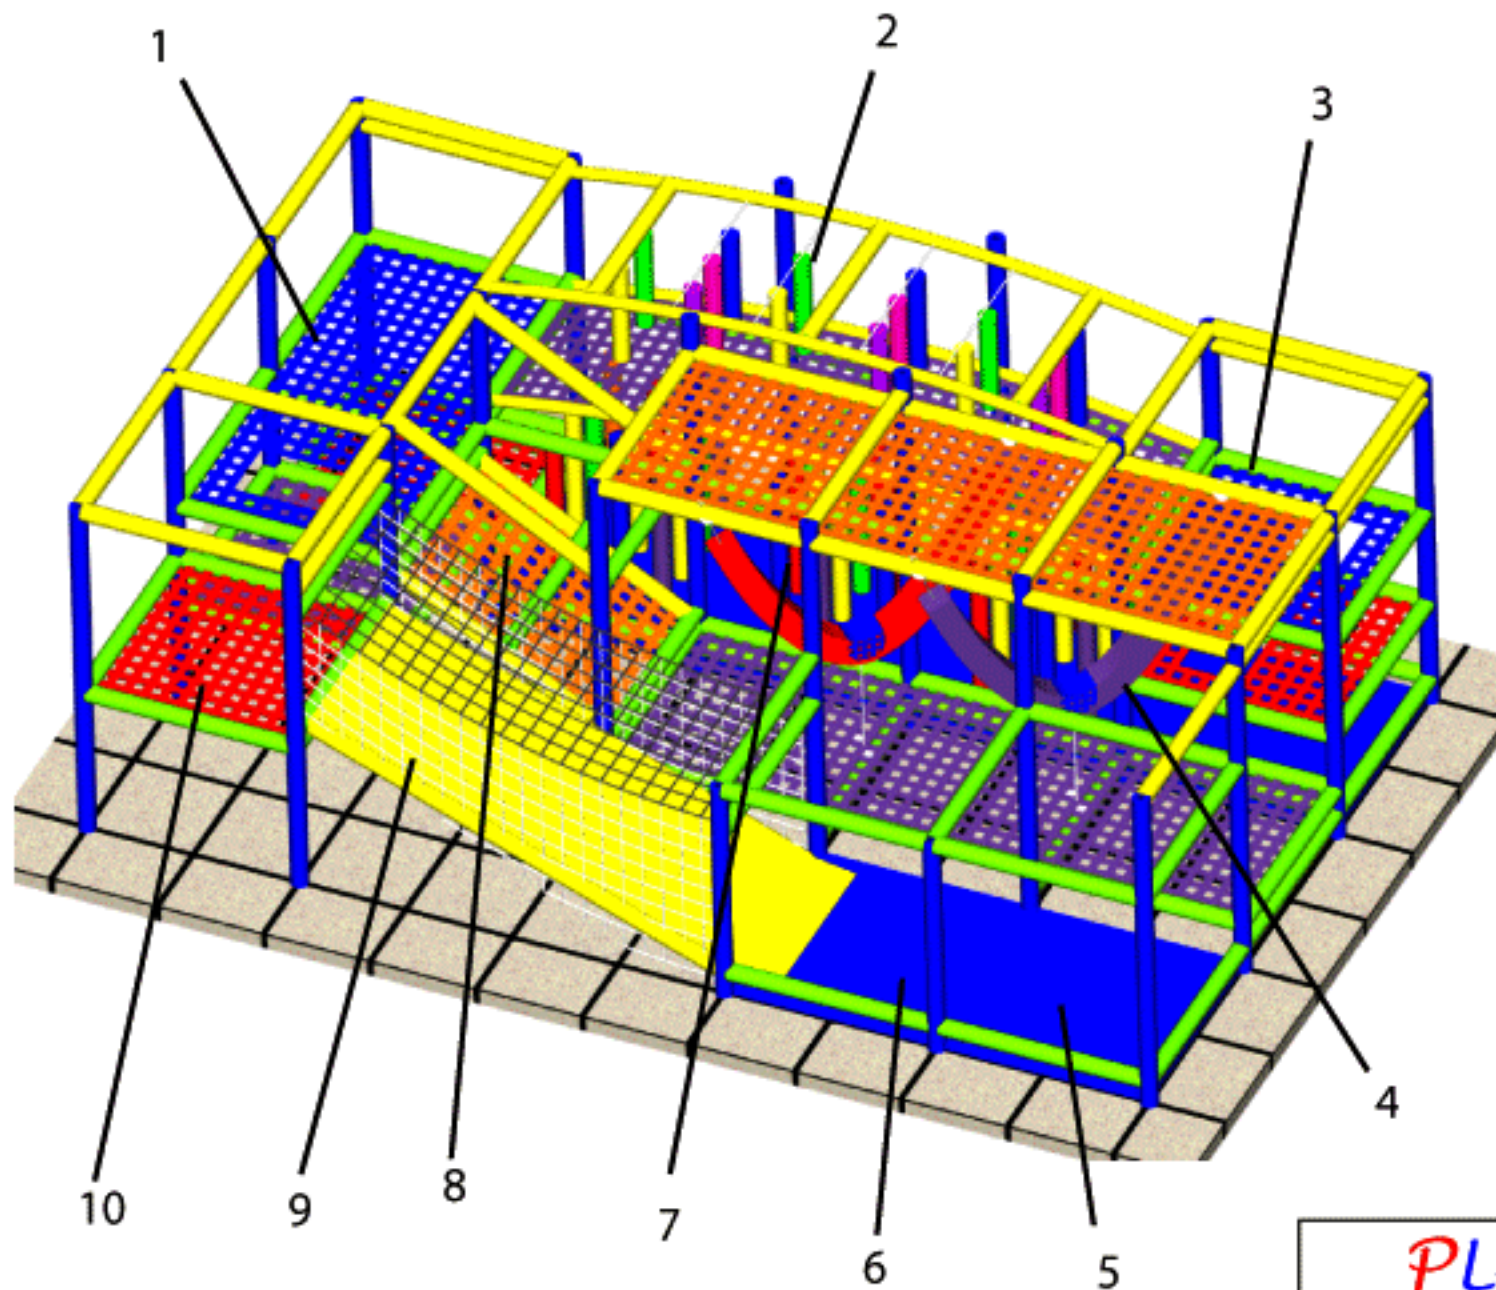

Enter/Exit

**Note:** variety of color selections available for platforms, post foam, mats and covers

Renderings are for illustration purposes only. Actual product may vary in appearance. Not Shown but included: No-Climb containment netting.

**PLAYSMART**™

Project:  
Size: 20' x 12' x 8' tall  
Date:  
Dwg Type: Perspectives

Drawn by: TG  
Dwg #: 142  
Rev: 0

## Accessories to include:

tuffpad post padding,  
no-climb safety netting,  
Maintenance access gate  
durable thresholds

**PLAYSMART™**

Project:

Size: 20' x 12' x 8' tall

Date:

Dwg Type: Events

Drawn by: TG

**PLAYSMART**™

Project:

Size: 20' x 12' x 8' tall

Date:

Dwg Type: Dimensions

Drawn by: TG

Dwg #: 142

Rev: 0