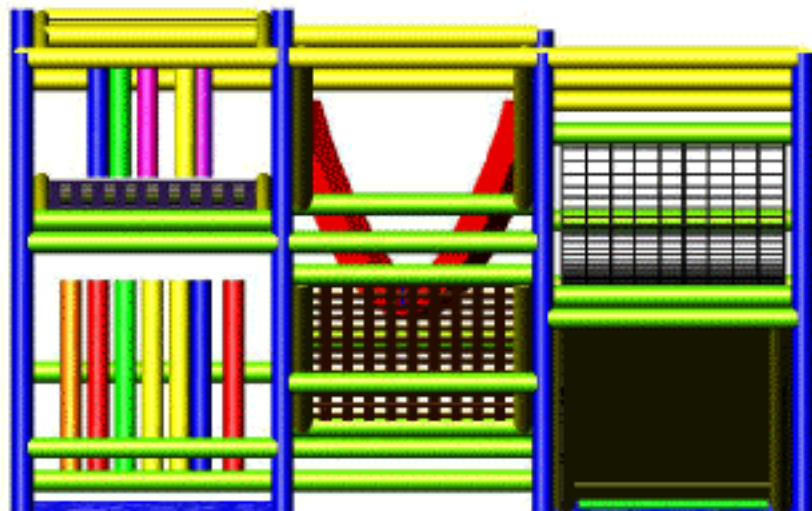

Dwg #:142

Rev: 0

Front View

20' - 4"

Right Side View

12' - 4"

Top View

94"

**PLAYSMART**™

Project:

Size: 20' x 12' x 8' tall

Date:

Dwg Type: Dimensions

Drawn by: TG

Dwg #: 142

Rev: 0