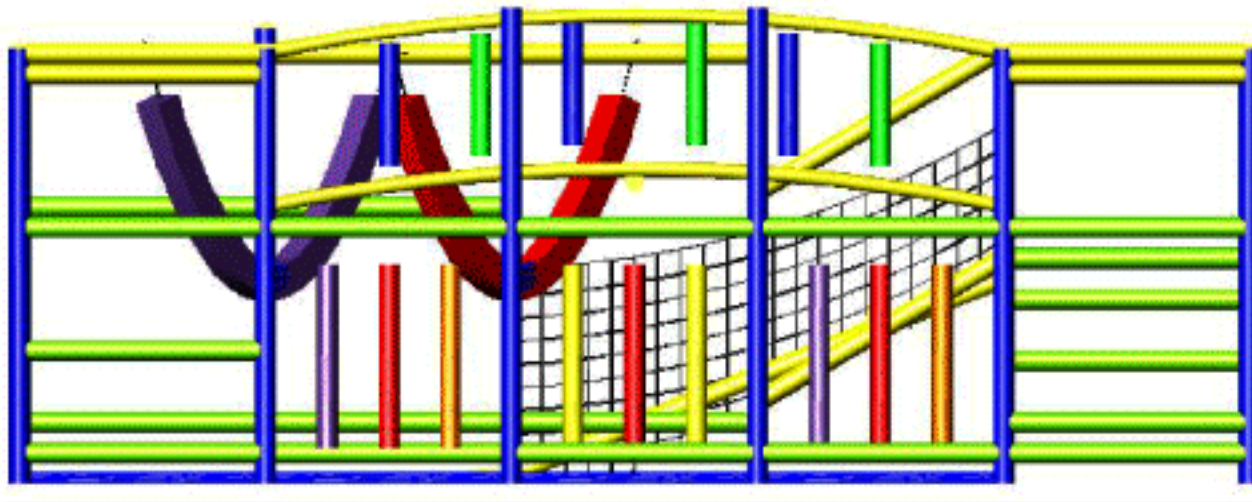

## Accessories to include:

tuffpad post padding,  
no-climb safety netting,  
Maintenance access gate  
durable thresholds

**PLAYSMART™**

Project:

Size: 20' x 12' x 8' tall

Date:

Dwg Type: Events

Drawn by: TG

Dwg #:142

Rev: 0

Front View

20' - 4"

Right Side View

12' - 4"

Top View

94"