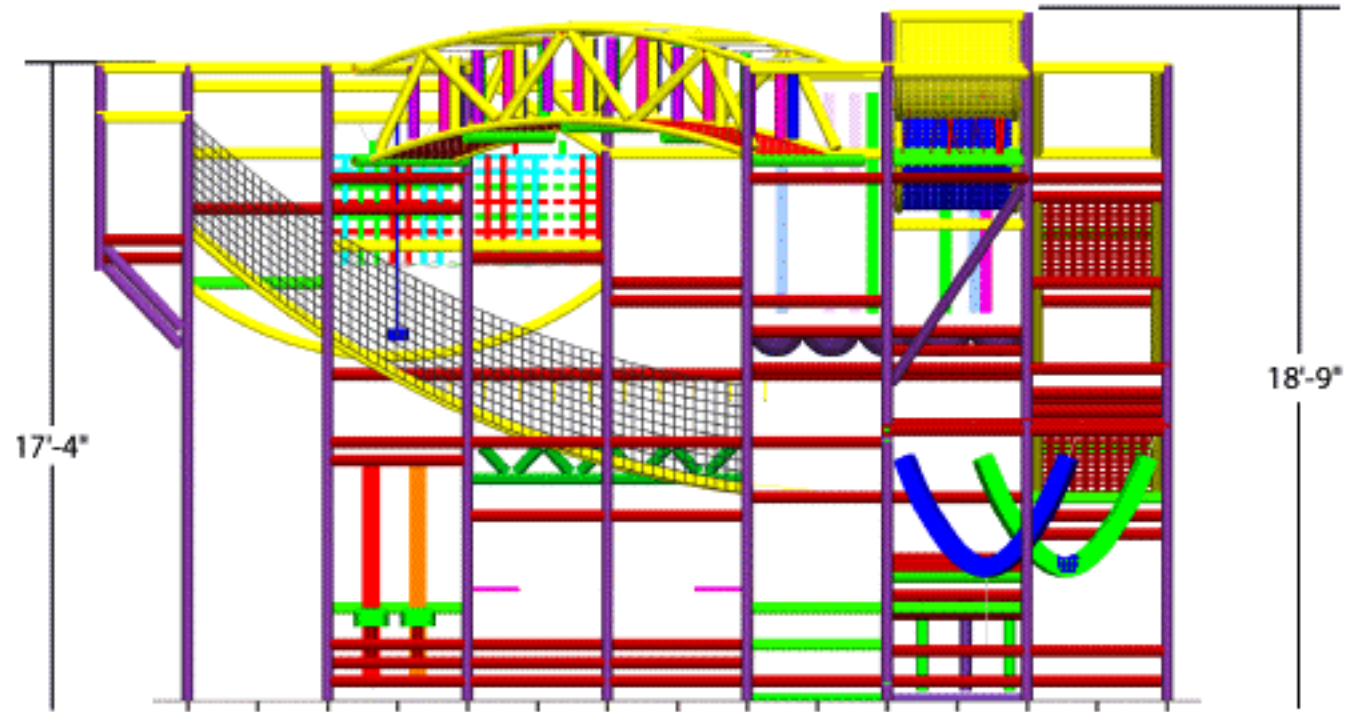

- 1. 16' Double Slide
- 2. Frog Hop
- 3. Magic Carpet
- 4. (6) Floor Mats
- 5. Rodeo Rider Room
- 6. Various Transition Web Platforms
- 7. 16' Stalagbag Arch

**PLAYSMART™**

Project:

Size: 30' x 28' x 19' tall

Date:

Dwg Type: Events 1

Drawn by: TB

Dwg #: 141

Rev: 0

- 6. Wavy Maze
- 7. Stalagbag Crawl
- 8. Web Ramps (2)
- 9. Kangaroo Room
- 10. Various Transition Web Platforms
- 11. Swing Rings
- 12. Pull Swing
- 13. Elastic Tunnel

<h1 style="margin: 0; color: red;">PLAYSMART™</h1>	
Project:	Size: 30' x 28' x 19' tall
Date:	Drawn by: TB
Dwg Type: Events 2	Dwg #: 141
	Rev: 0

FRONT

TOP

**PLAYSMART™**

Project:

Size: 30' x 28' x 19' tall

Date:

Dwg Type: Dimensions

Drawn by: TB

Dwg #: 141

Rev: 0