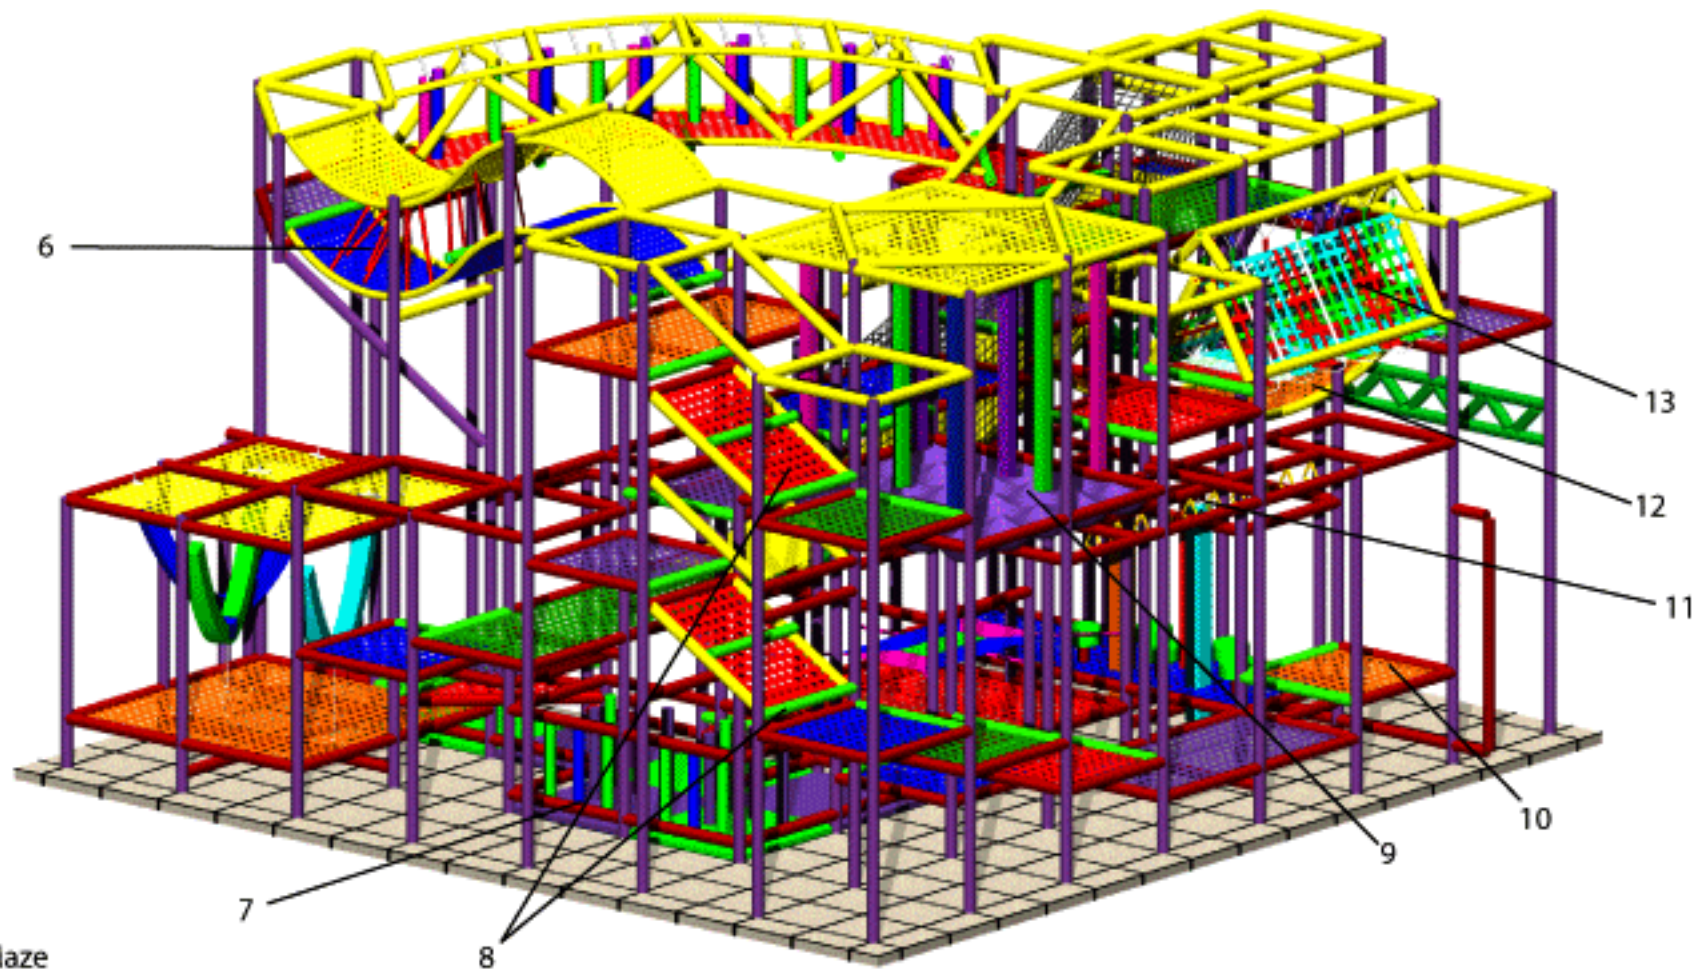

**PLAYSMART**™

Project:

Size: 30' x 28' x 19' tall

Date:

Dwg Type: Perspectives

Drawn by: TB

Dwg #: 141

Rev: 0

- 1. 16' Double Slide
- 2. Frog Hop
- 3. Magic Carpet
- 4. (6) Floor Mats
- 5. Rodeo Rider Room
- 6. Various Transition Web Platforms
- 7. 16' Stalagbag Arch

**PLAYSMART™**

Project:

Size: 30' x 28' x 19' tall

Date:

Dwg Type: Events 1

Drawn by: TB

Dwg #: 141

Rev: 0

- 6. Wavy Maze
- 7. Stalagbag Crawl
- 8. Web Ramps (2)
- 9. Kangaroo Room
- 10. Various Transition Web Platforms
- 11. Swing Rings
- 12. Pull Swing
- 13. Elastic Tunnel

<h1 style="margin: 0; color: red;">PLAYSMART™</h1>	
Project:	Size: 30' x 28' x 19' tall
Date:	Drawn by: TB
Dwg Type: Events 2	Dwg #: 141
	Rev: 0

FRONT

TOP

**PLAYSMART™**

Project:

Size: 30' x 28' x 19' tall