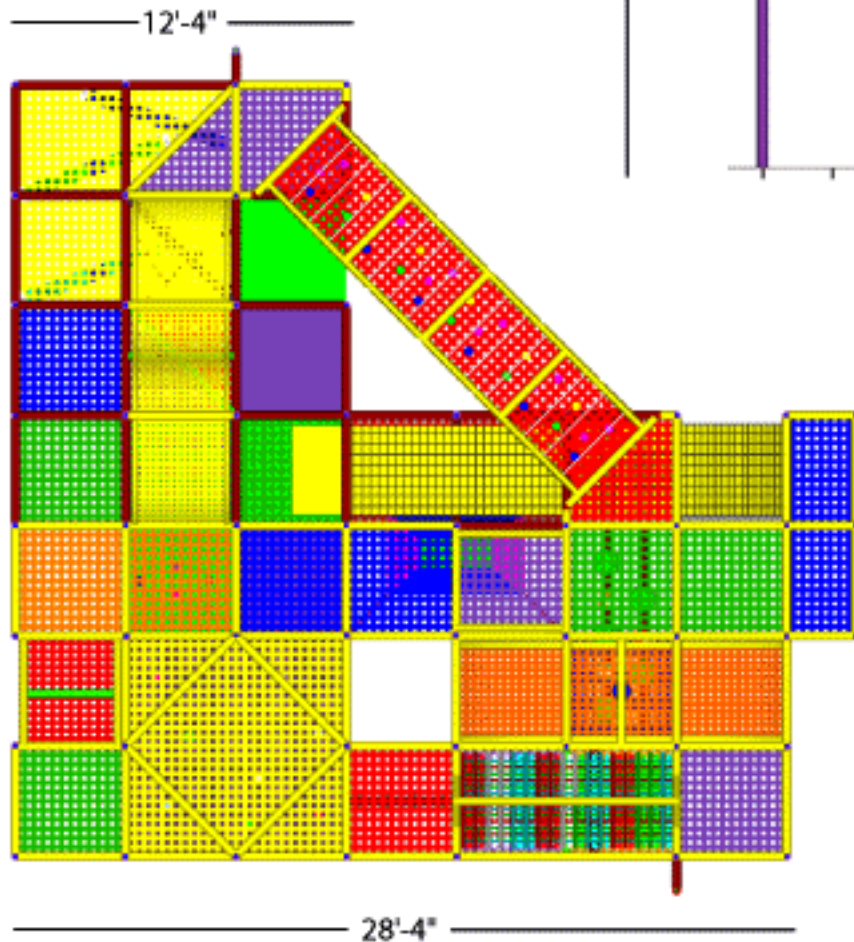

- 1. 16' Double Slide
- 2. Frog Hop
- 3. Magic Carpet
- 4. (6) Floor Mats
- 5. Rodeo Rider Room
- 6. Various Transition Web Platforms
- 7. 16' Stalagbag Arch

**PLAYSMART™**

Project:

Size: 30' x 28' x 19' tall

Date:

Dwg Type: Events 1

Drawn by: TB

Dwg #: 141

Rev: 0

- 6. Wavy Maze
- 7. Stalagbag Crawl
- 8. Web Ramps (2)
- 9. Kangaroo Room
- 10. Various Transition Web Platforms
- 11. Swing Rings
- 12. Pull Swing
- 13. Elastic Tunnel

<h1 style="margin: 0; color: red;">PLAYSMART™</h1>	
Project:	Size: 30' x 28' x 19' tall
Date:	Drawn by: TB
Dwg Type: Events 2	Dwg #: 141
	Rev: 0

FRONT

TOP

**PLAYSMART™**

Project:

Size: 30' x 28' x 19' tall

Date:

Dwg Type: Dimensions

Drawn by: TB

Dwg #: 141

Rev: 0