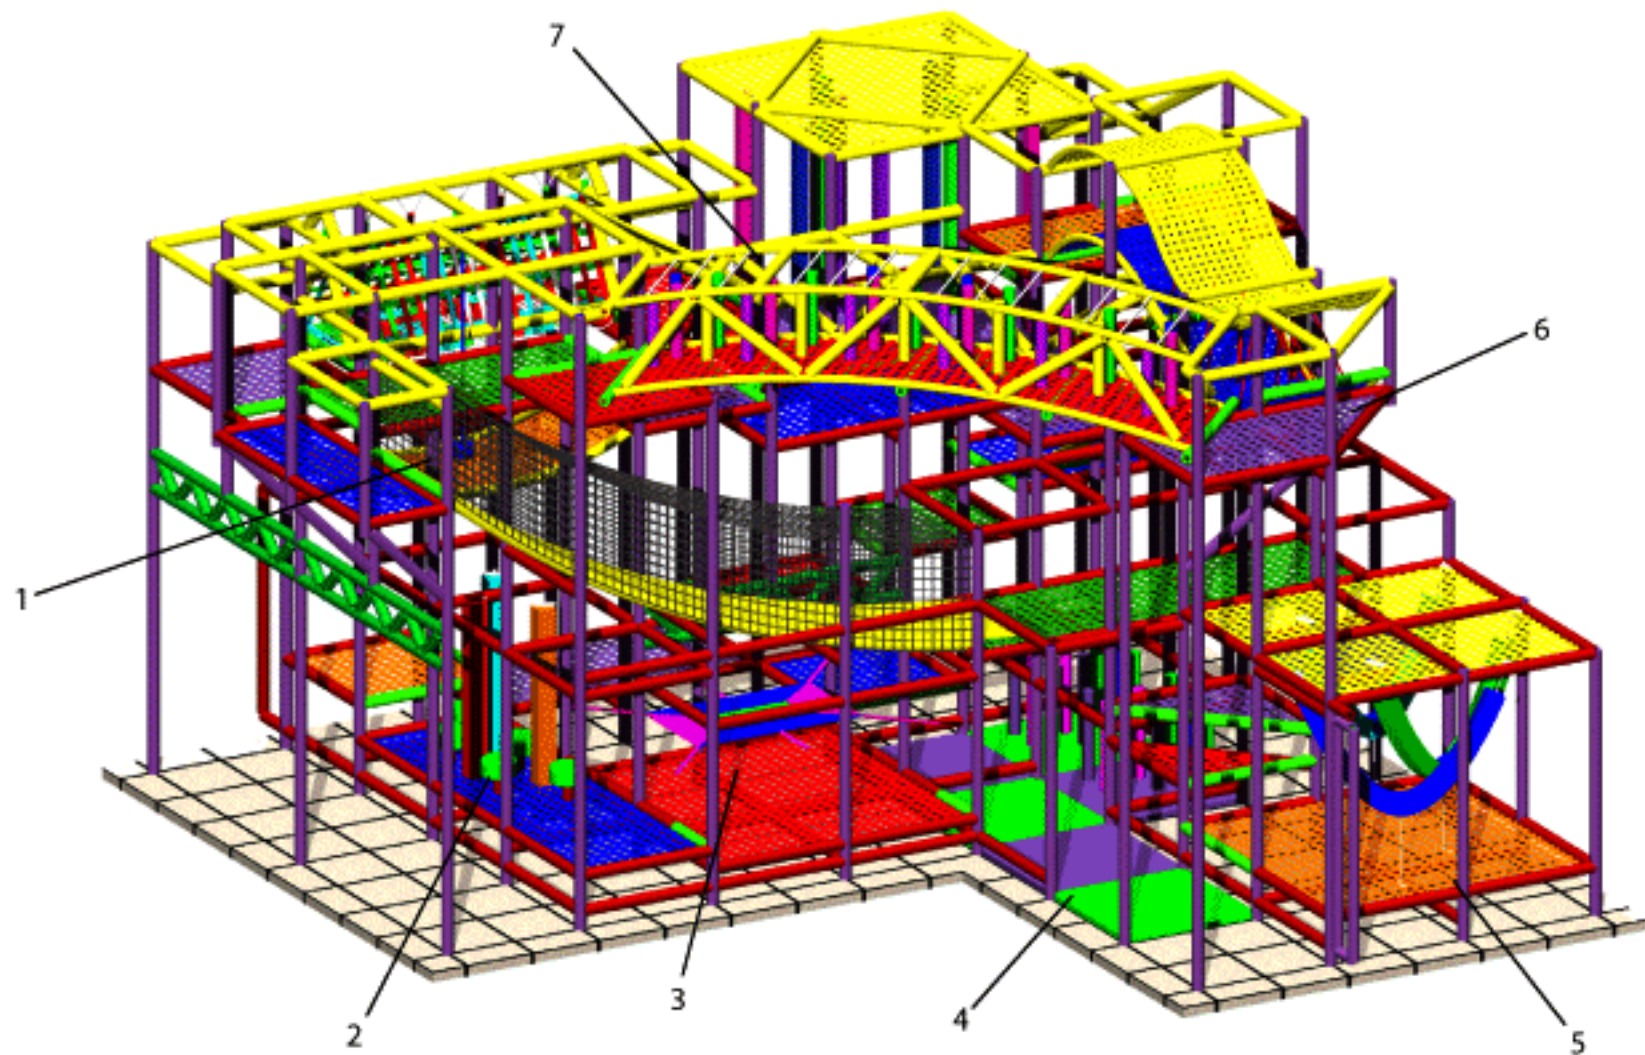

**Note:** variety of color selections available for platforms, post foam, mats and covers

Renderings are for illustration purposes only. Actual product may vary in appearance.  
Not Shown but included: No-Climb containment netting.

**PLAYSMART**™

Project:

Size: 30' x 28' x 19' tall

Date:

Dwg Type: Perspectives

Drawn by: TB

Dwg #: 141

Rev: 0

- 1. 16' Double Slide
- 2. Frog Hop
- 3. Magic Carpet
- 4. (6) Floor Mats
- 5. Rodeo Rider Room
- 6. Various Transition Web Platforms
- 7. 16' Stalagbag Arch

**PLAYSMART™**

Project:

Size: 30' x 28' x 19' tall

<h1 style="margin: 0; color: red;">PLAYSMART™</h1>	
Project:	Size: 30' x 28' x 19' tall
Date:	Drawn by: TB
Dwg Type: Events 2	Dwg #: 141
	Rev: 0

FRONT

TOP

**PLAYSMART™**

Project:

Size: 30' x 28' x 19' tall