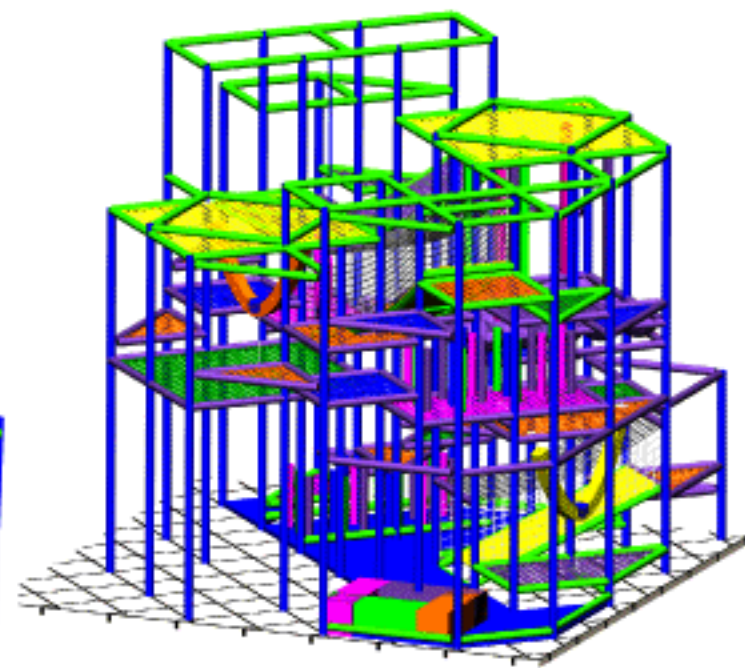

Note: variety of color selections available for platforms, post foam, mats and covers

Renderings are for illustration purposes only. Actual product may vary in appearance.
Not Shown but included: No-Climb containment netting.

View From Side

Tot Play Area

Seating

Main Play Entrance

PLAYSMART™

Project:
Size: 24' x 24' x 20' tall
Date:
Dwg Type: Perspectives

Drawn by: TG
Dwg #: 140
Rev: 0

Play Elements:

1. Swing
2. Web Elevator
3. Kangaroo Room
4. Slide
5. Stalagbag Crawl
6. Web Tower/Elevator
7. Rodeo Riders
8. Tot Rodeo Rider
9. Blox Box
10. Tot Slide
11. Tot Climb
12. Tot Stalagbag Crawl
13. Spiral Stair Climb
14. Various Transition Web Platforms
15. Floor Mats
16. Maintenance Access Gate

Seating located below this area

PLAYSMART™

Project:

Size: 24' x 24' x 20' tall

Date:

Dwg Type: Dimensions

Drawn by: TG

Dwg #: 138