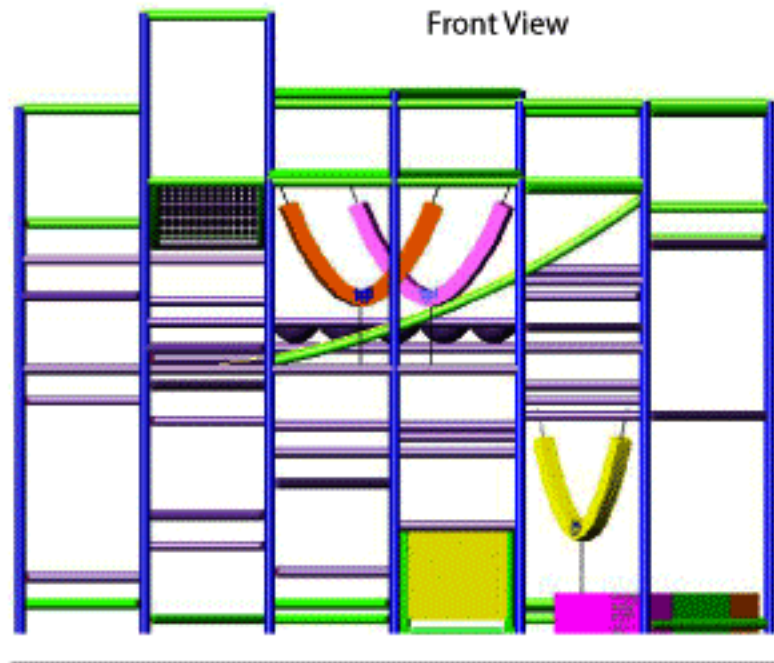

Accessories to include:
 tuffpad post padding,
 no-climb safety netting,
 durable thresholds

PLAYSMART™

Project:

Size: 24' x 24' x 20' tall

Date:

Dwg Type: Events

Drawn by: TG

Dwg #: 138

Rev: 0

24' - 4"

Right Side View

24' - 4"

Grey area is the 23' x 21' room footprint

Top View

Main Play Entrance

20' - 2"

Seating located below this area

PLAYSMART™

Project:

Size: 24' x 24' x 20' tall

Date:

Dwg Type: Dimensions

Drawn by: TG

Dwg #: 138