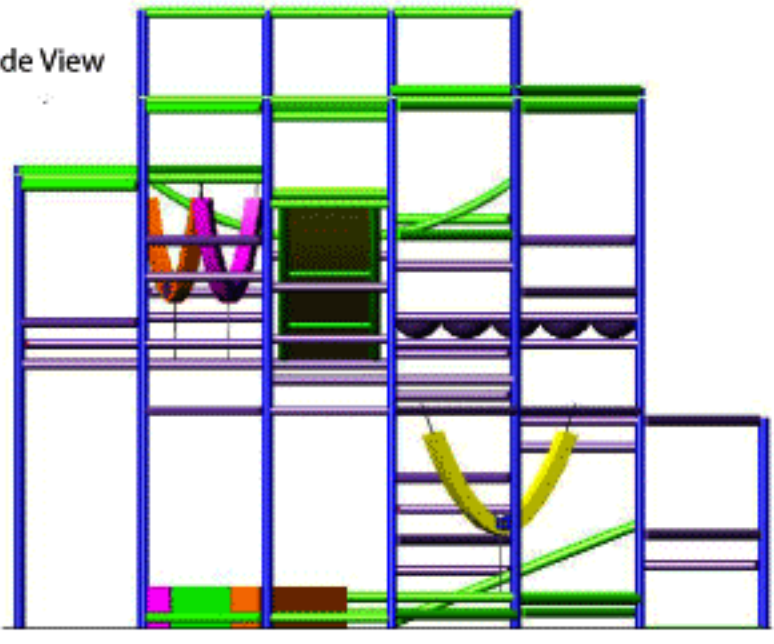

Accessories to include:
 tuffpad post padding,
 no-climb safety netting,
 durable thresholds

PLAYSMART™

Project:

Size: 24' x 24' x 20' tall

Date:

Dwg Type: Events

Drawn by: TG

Dwg #: 138

Rev: 0

24' - 4"

Right Side View

24' - 4"

Grey area is the 23' x 21' room footprint

Top View

Main Play Entrance

20' - 2"

Seating located below this area

PLAYSMART™

Project:

Size: 24' x 24' x 20' tall

Date:

Dwg Type: Dimensions

Drawn by: TG

Dwg #: 138