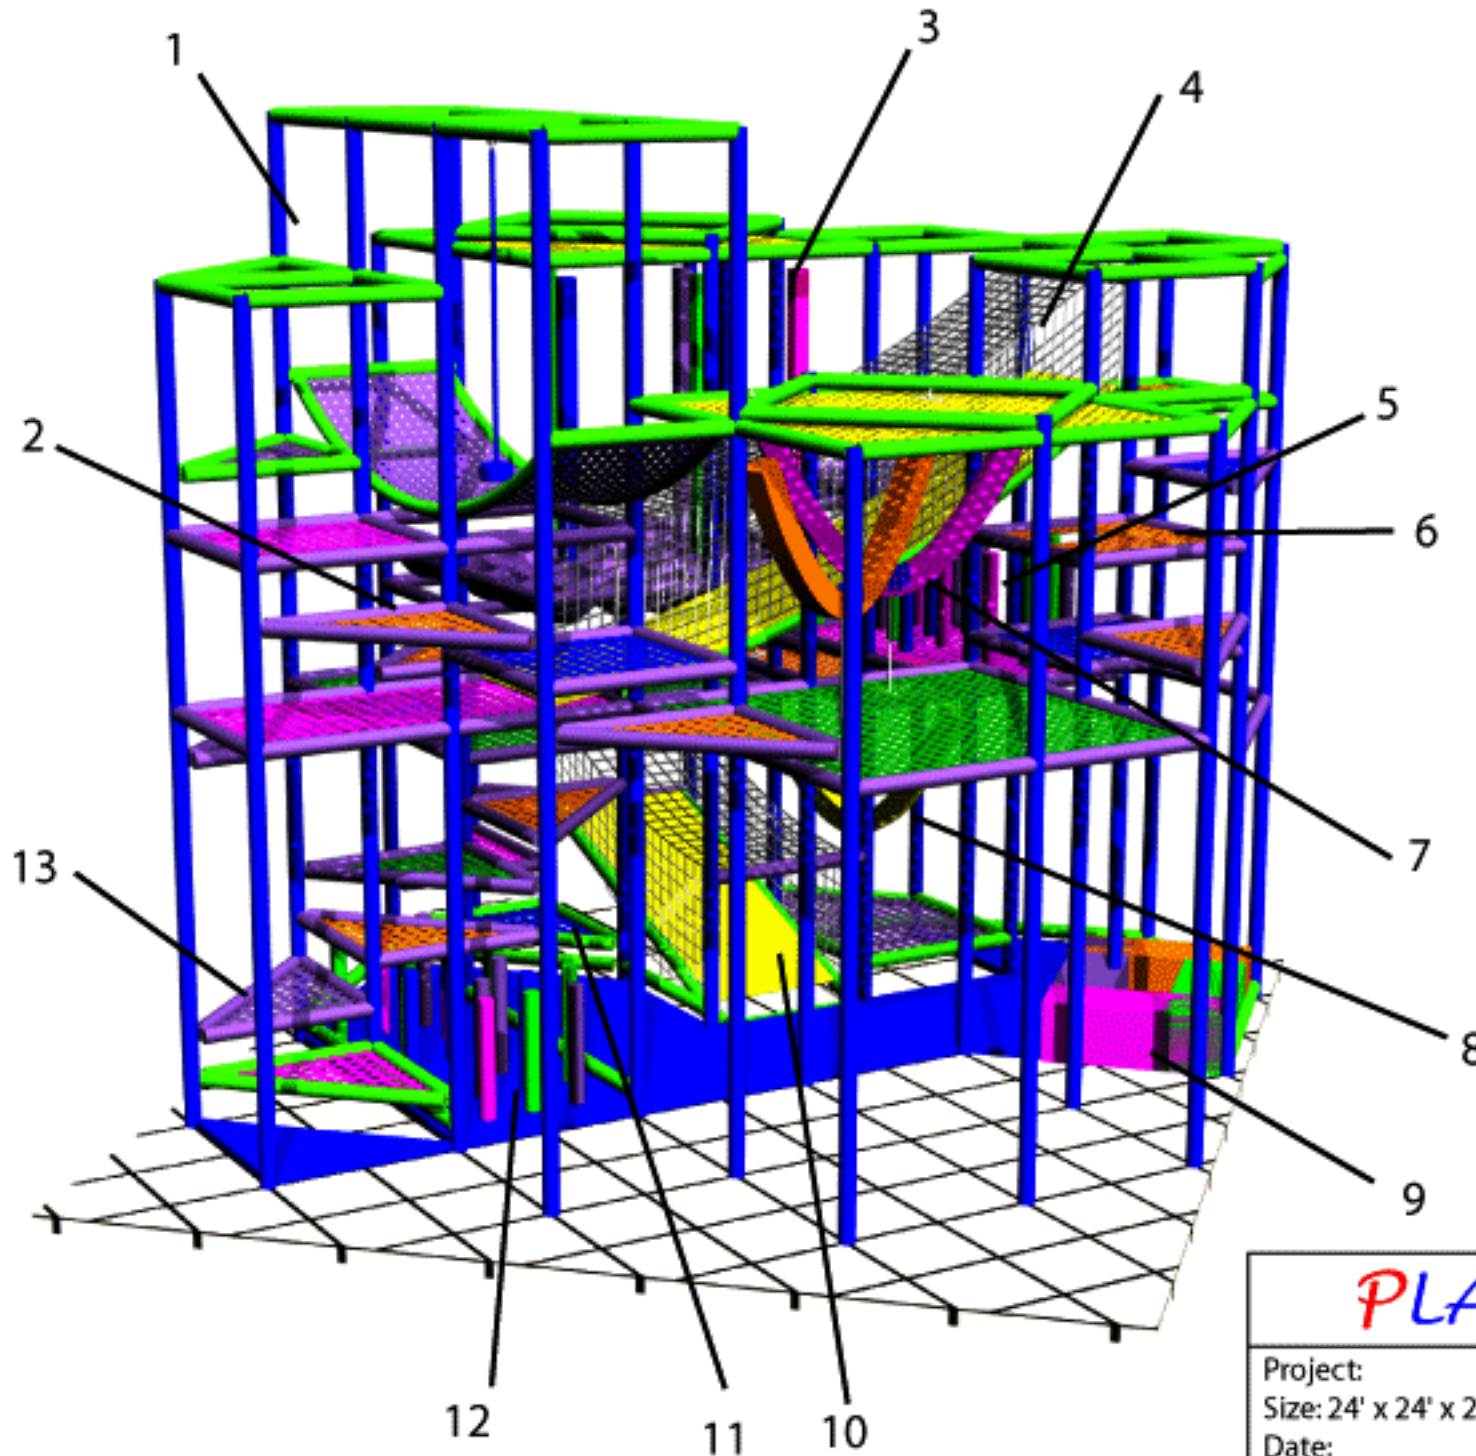

View From Side

Tot Play Area

Seating

Main Play Entrance

PLAYSMART™

Project:
Size: 24' x 24' x 20' tall
Date:
Dwg Type: Perspectives

Drawn by: TG
Dwg #: 140
Rev: 0

Play Elements:

1. Swing
2. Web Elevator
3. Kangaroo Room
4. Slide
5. Stalagbag Crawl
6. Web Tower/Elevator
7. Rodeo Riders
8. Tot Rodeo Rider
9. Blox Box
10. Tot Slide
11. Tot Climb
12. Tot Stalagbag Crawl
13. Spiral Stair Climb
14. Various Transition Web Platforms
15. Floor Mats
16. Maintenance Access Gate

Rev: 0

24' - 4"

Right Side View

24' - 4"

Grey area is the 23' x 21' room footprint

Top View

Main Play Entrance

20' - 2"

Seating located below this area

PLAYSMART™

Project:

Size: 24' x 24' x 20' tall

Date:

Dwg Type: Dimensions

Drawn by: TG

Dwg #: 138