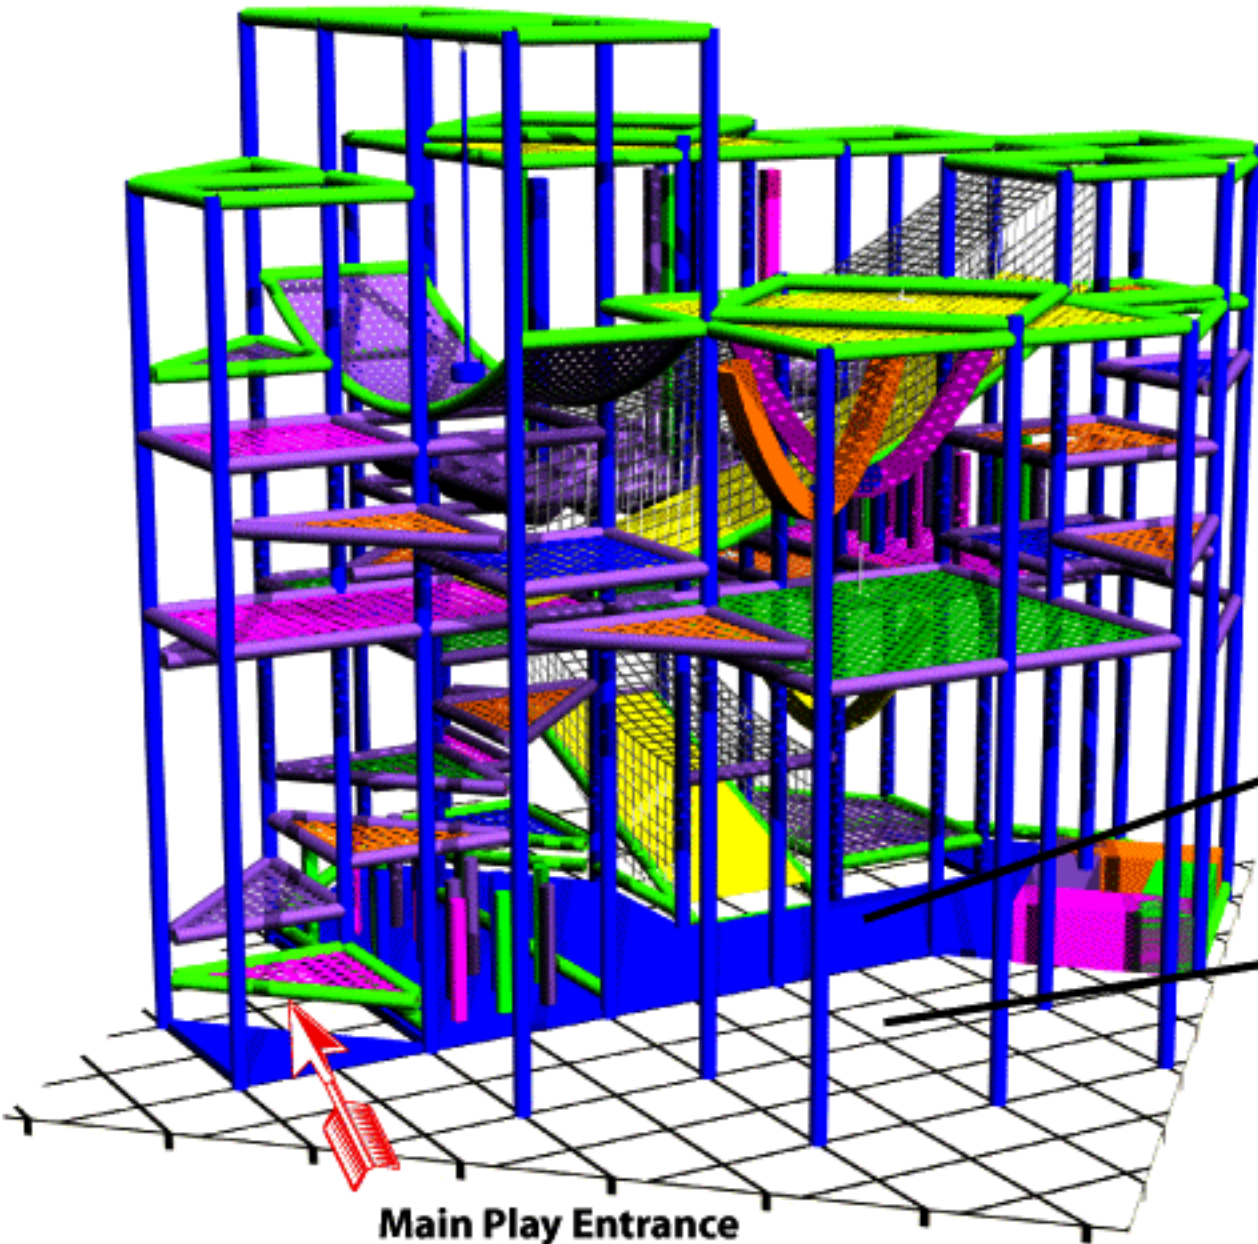

Note: variety of color selections available for platforms, post foam, mats and covers

Renderings are for illustration purposes only. Actual product may vary in appearance.
Not Shown but included: No-Climb containment netting.

View From Side

Tot Play Area

Seating

Main Play Entrance

PLAYSMART™

Project:
Size: 24' x 24' x 20' tall
Date:
Dwg Type: Perspectives

Drawn by: TG
Dwg #: 140
Rev: 0

Play Elements:

1. Swing
2. Web Elevator
3. Kangaroo Room
4. Slide
5. Stalagbag Crawl
6. Web Tower/Elevator
7. Rodeo Riders
8. Tot Rodeo Rider
9. Blox Box
10. Tot Slide
11. Tot Climb
12. Tot Stalagbag Crawl
13. Spiral Stair Climb
14. Various Transition Web Platforms
15. Floor Mats
16. Maintenance Access Gate

Seating located below this area

PLAYSMART™

Project:

Size: 24' x 24' x 20' tall

Date:

Dwg Type: Dimensions

Drawn by: TG

Dwg #: 138