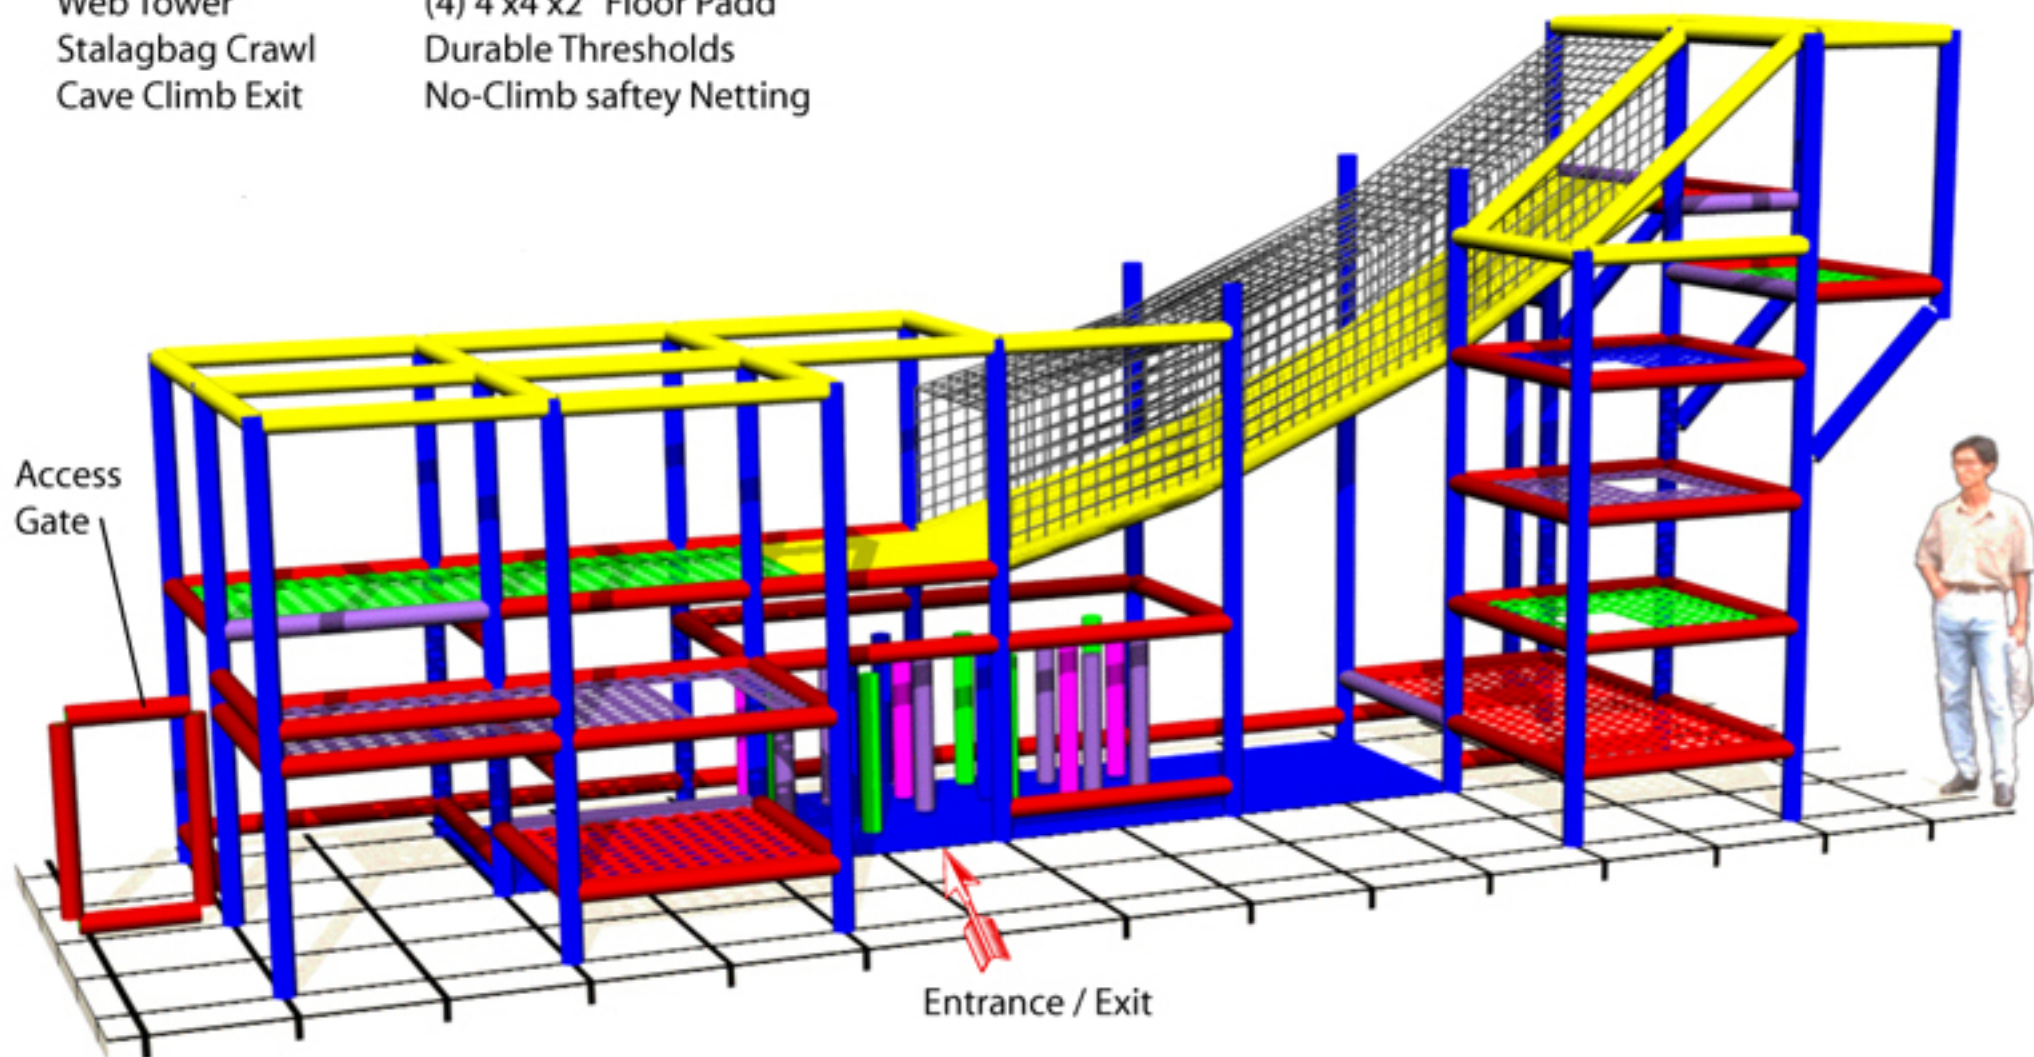

Events Include:

24' Double Slide
Web Tower
Stalagbag Crawl
Cave Climb Exit

Accessories Include:

Access Gate
(4) 4'x4'x2" Floor Padd
Durable Thresholds
No-Climb safety Netting

PLAYSMART™

26.5' x 8' x 12.5'