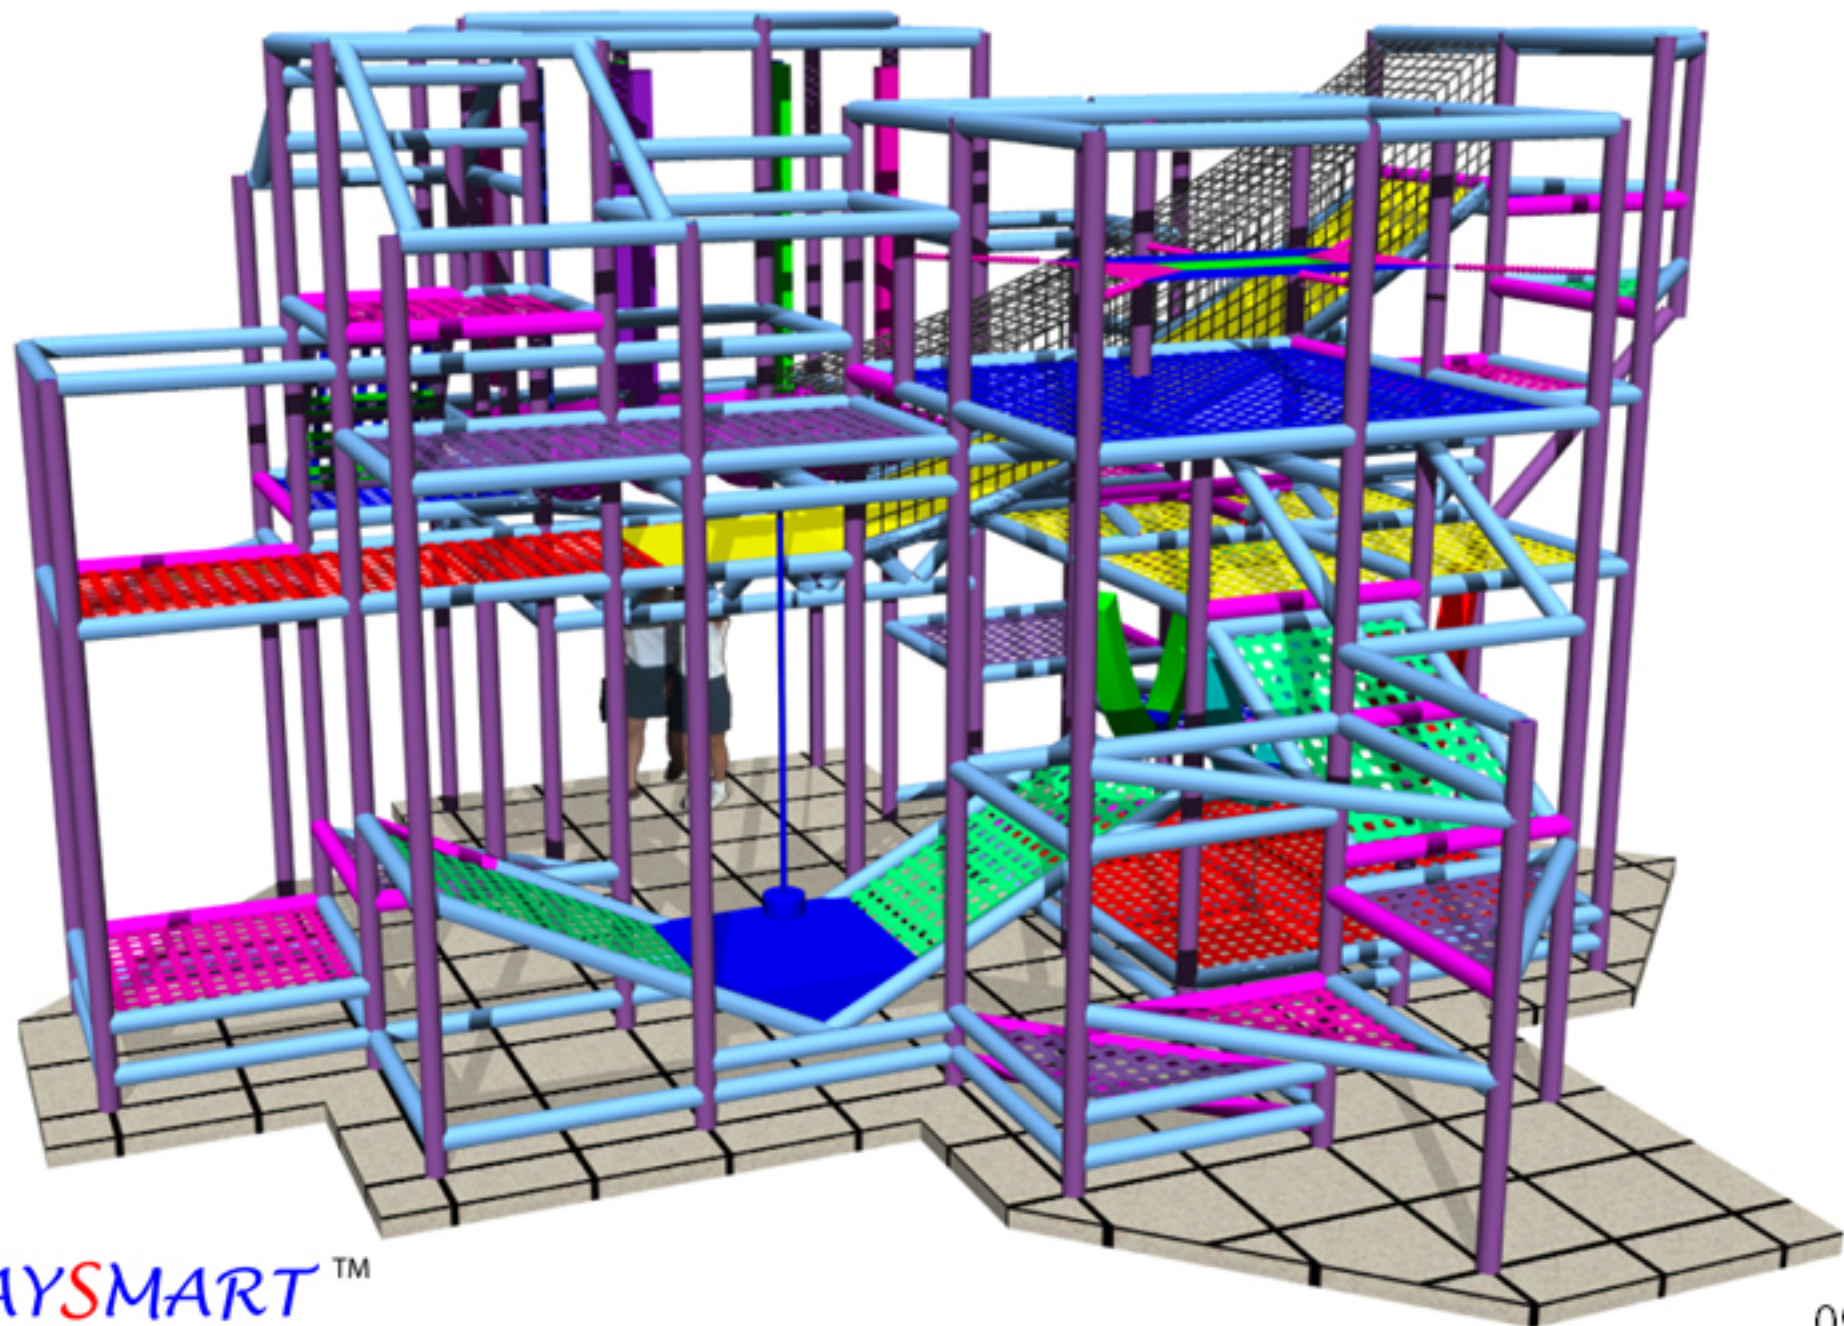

PLAYSMART™

23' x 20' x 16'

PLAYSMART™

23' x 20' x 16'

097

List of Events

23'x20'x16' Playground

12' Double Slide
4' Web Ramp
Kangaroo Room
Rodeo Rider Room
Magic Carpet
50" Padded Ladder
12' Poolswing
Spiral Stair Climb

Accessories

(2) 4'x4'x2" Closed Cell Foam Floor Pad
Durable Thresholds w/ Wear Covers
Tuffpad Post Padding
(6) 4'x4' Web Floors
(7) Tri Web Floors
4'x8' Web Floor