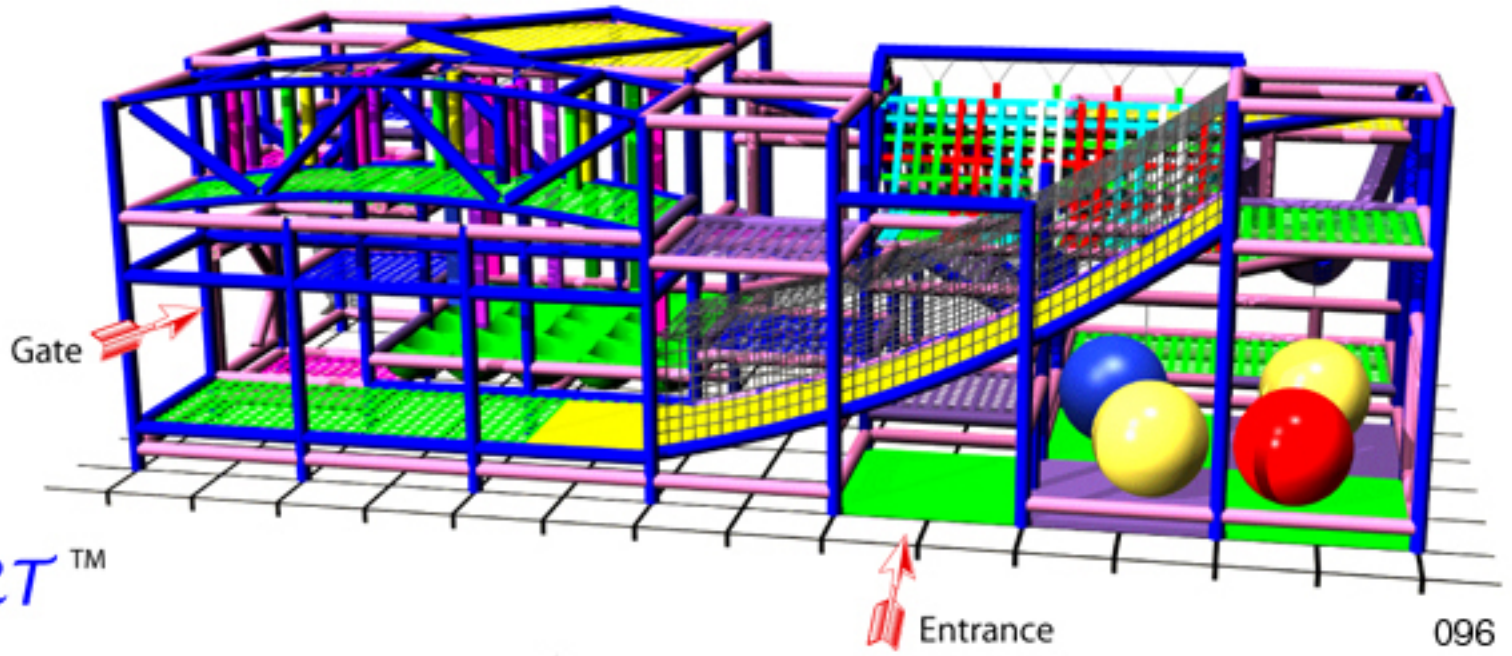

- Events:
- Double Slide
 - Stalagbag Arch
 - Roly-Poly Room
 - Elastic Tunnel
 - Kangaroo Room
 - Web Tower
 - Spiral Stairs
 - Rodeo Riders
 - Web Ramp

- Accessories:
- (2) Emergency Access Gates
 - Floor Pads
 - Transition Web Floors
 - Durable Thresholds
 - Tuffpad Post Pad

PLAYSMART™

28' x 12' x 9'

Entrance

096