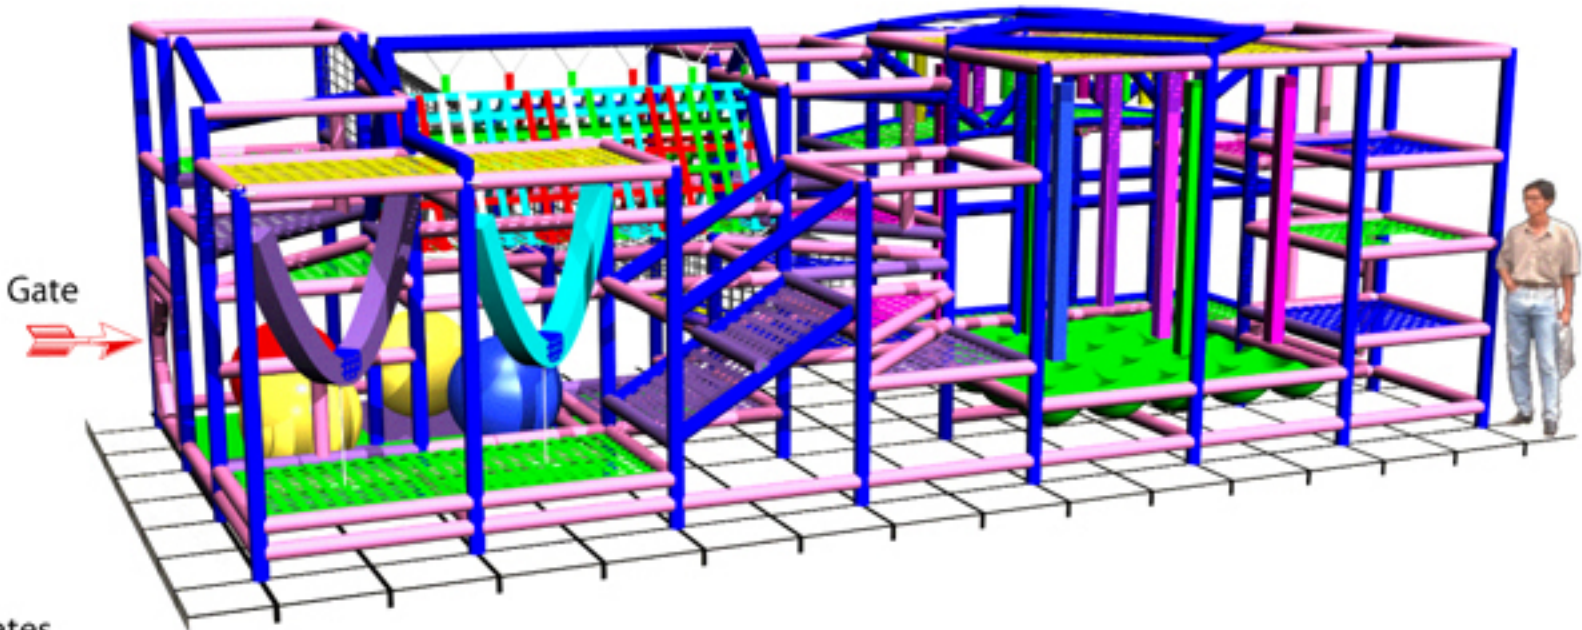

- Events:
- Double Slide
 - Stalagbag Arch
 - Roly-Poly Room
 - Elastic Tunnel
 - Kangaroo Room
 - Web Tower
 - Spiral Stairs
 - Rodeo Riders
 - Web Ramp

- Accessories:
- (2) Emergency Access Gates
 - Floor Pads
 - Transition Web Floors
 - Durable Thresholds
 - Tuffpad Post Pad

PLAYSMART™

28' x 12' x 9'

Entrance

096