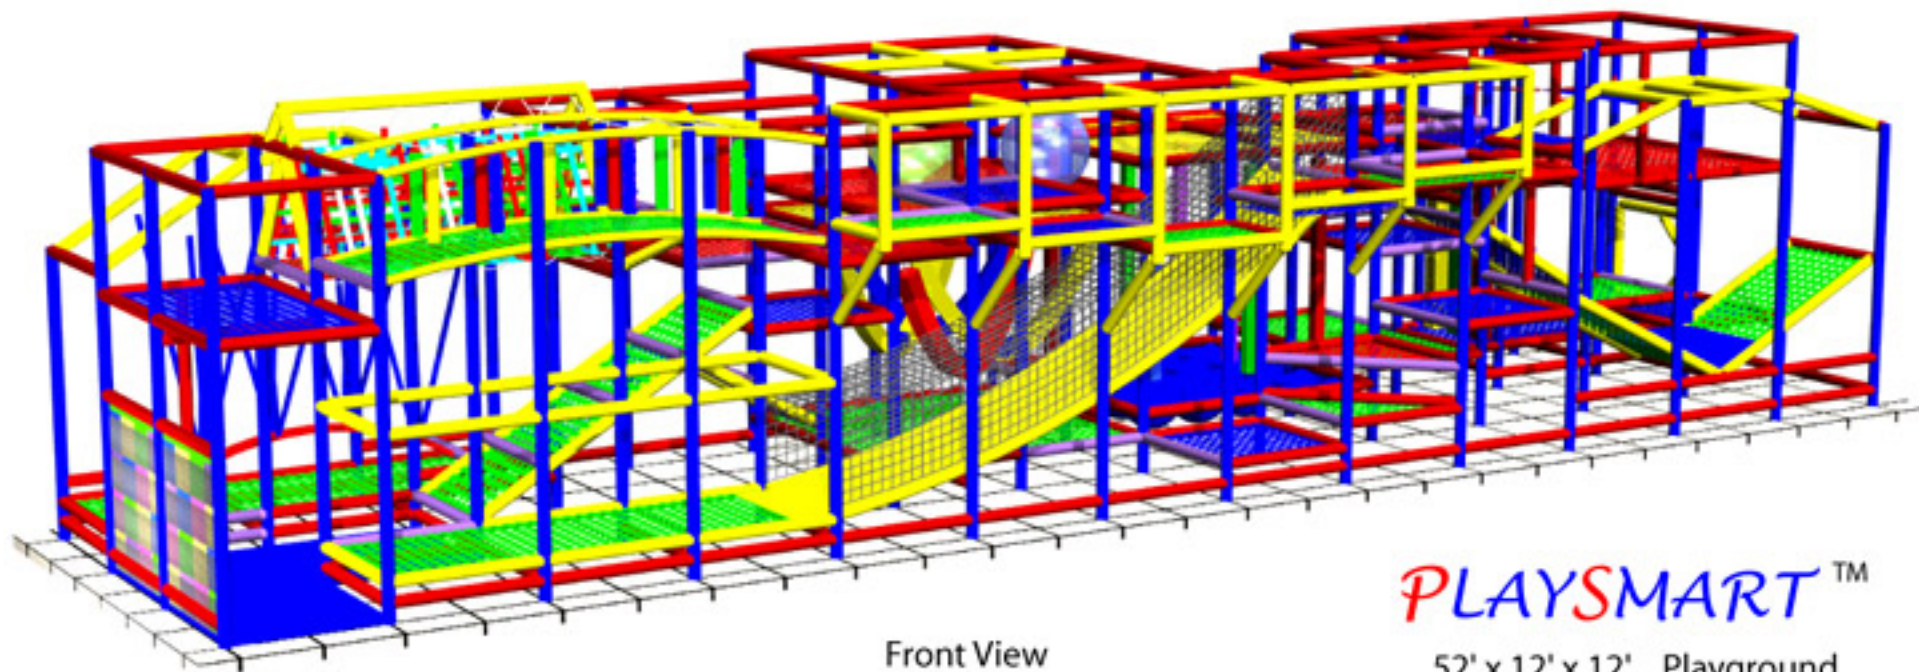

Back View

Front View

PLAYSMART™

52' x 12' x 12' Playground

Events List

52' x 12' x 12' Playground

16' Double Slide
12' Stalagbag Arch
Kangaroo Room
12' Pool Swing
Elastic Tunnel
Rodeo Rider Room
Challenge Path
Web Elevators
Bungee Wall
Magic Carpet
Cave Climb/Web Elevator Combos
20' Skywalk
4' Web Ramp
Roly-Poly Room
Web Mountain
8' Web Ramp

Accessories

Tuff Pad Post Padding
Durable Thresholds with Wear Covers
Three 4'x4'x2" Closed Cell Foam Floor Pads
Various 4' x 4' and 4'x8' Transition Web Floors
Two 16-pocket Shoe Keepers
Handicap Access/Emergency Access Gate
No-Climb Panels on outside perimeter of playground at all accessible areas
below 7'