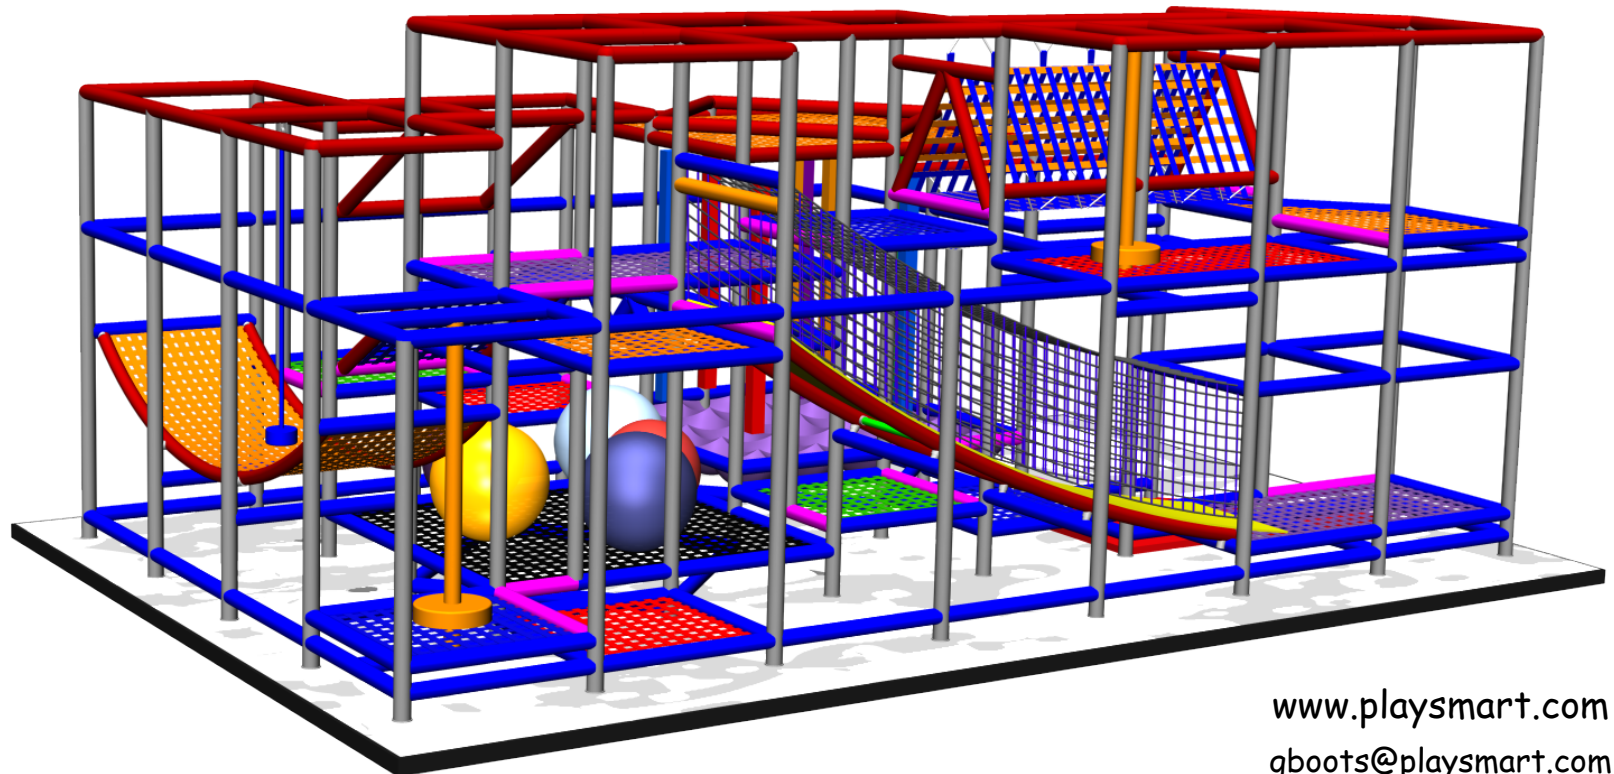

PLAYSMART™

TRADESHOW SPECIAL

\$62,000

DELIVERED & INSTALLED

EVENTS

- 2 - Stand & Spins
- 12' Double Slide
- Kangaroo Room
- Pull Swing
- 4' Ramp
- Elastic Tunnel
- Roly Poly Room

28'-5"x16'-5"x12'-2"
8.66m x 5m x 3.71m