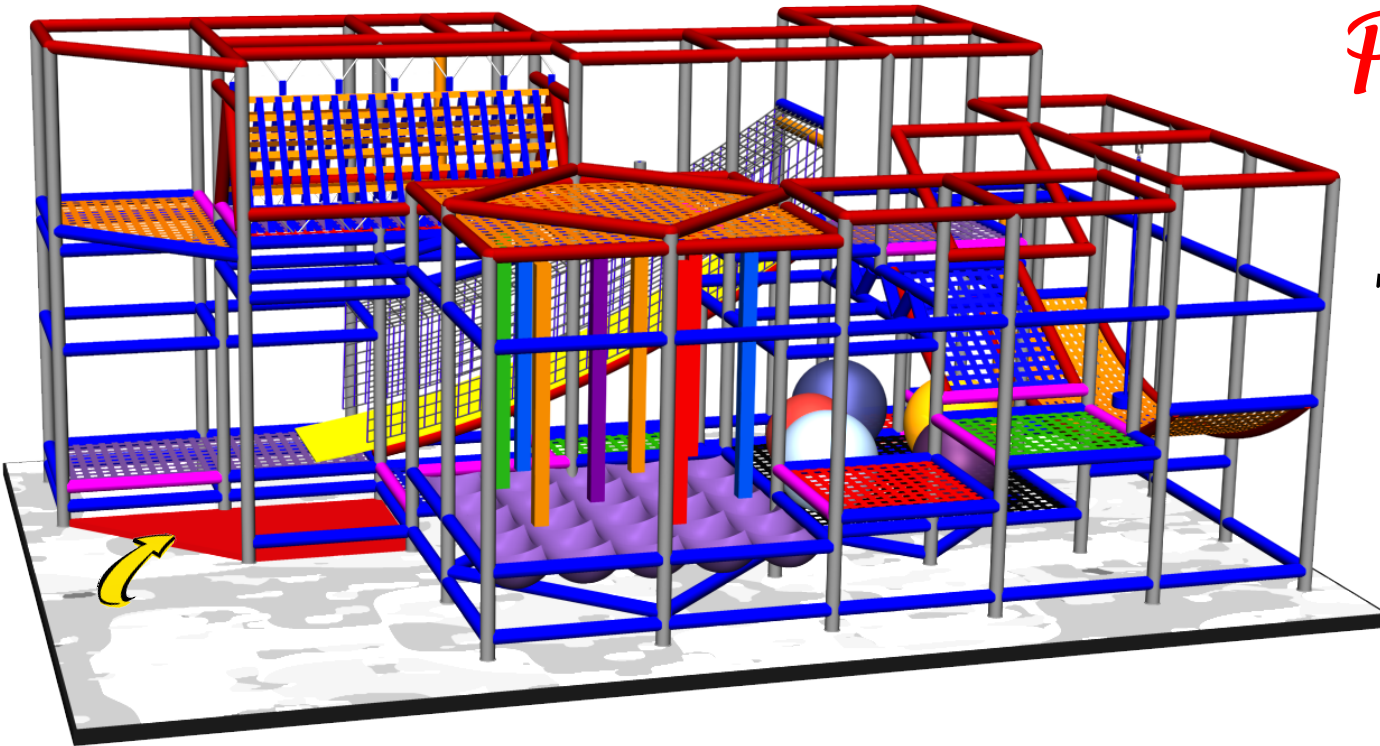

PLAYSMART™

TRADESHOW SPECIAL

\$62,000

DELIVERED & INSTALLED

EVENTS

- 2 - Stand & Spins
- 12' Double Slide
- Kangaroo Room
- Pull Swing
- 4' Ramp
- Elastic Tunnel
- Roly Poly Room

28'-5"x16'-5"x12'-2"
8.66m x 5m x 3.71m